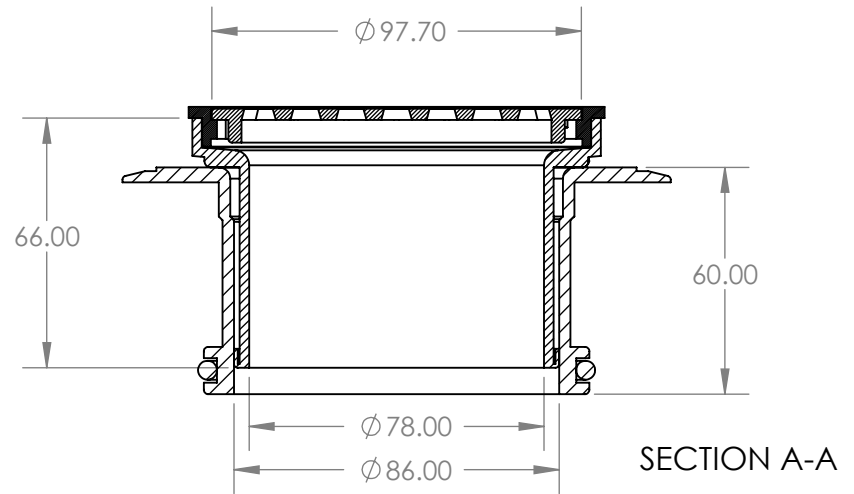

**100mm SQUARE FLOOR WASTE**  
**Megaflex Floor Grate**

UNLESS OTHERWISE STATED:  
 DIMENSIONS ARE IN mm  
 SURFACE FINISH:  
 TOLERANCES:  
 LINEAR:  
 ANGULAR:

MATERIALS	REV. NO	DESCRIPTION	DATE	APPROVED
PRODUCT CODE				

Drawn: **Andrew Suhatam**

Date: *03/03/2010*

SCALE: 1:2

SHEET 1 OF 2

**100mm SQUARE FLOOR WASTE**  
**Megaflex Floor Grate**

UNLESS OTHERWISE STATED:  
 DIMENSIONS ARE IN mm  
 SURFACE FINISH:  
 TOLERANCES:  
 LINEAR:  
 ANGULAR:

MATERIALS	REV. NO	DESCRIPTION	DATE	APPROVED
PRODUCT CODE				

Drawn: **Andrew Suhatam**

Date: *03/03/2010*

SCALE: 1:2

SHEET 2 OF 2