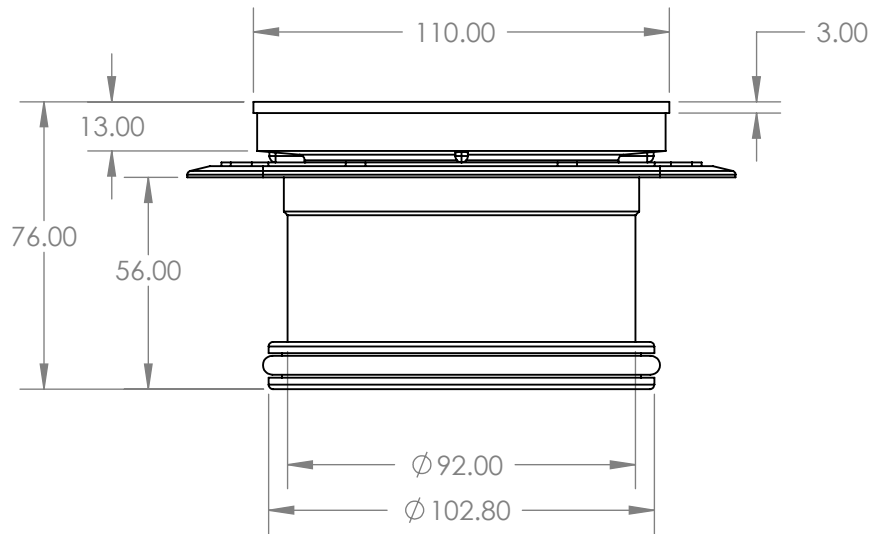

**100mm SQUARE FLOOR WASTE**  
**Megaflex Floor Grate**

UNLESS OTHERWISE STATED:  
 DIMENSIONS ARE IN mm  
 SURFACE FINISH:  
 TOLERANCES:  
 LINEAR:  
 ANGULAR:

MATERIALS	REV. NO	DESCRIPTION	DATE	APPROVED
PRODUCT CODE				

Drawn: **Andrew Suhatam**

Date: *03/03/2010*

SCALE: 1:2

SHEET 1 OF 2

**100mm SQUARE FLOOR WASTE**  
**Megaflex Floor Grate**

UNLESS OTHERWISE STATED:  
 DIMENSIONS ARE IN mm  
 SURFACE FINISH:  
 TOLERANCES:  
 LINEAR:  
 ANGULAR:

MATERIALS	REV. NO	DESCRIPTION	DATE	APPROVED
PRODUCT CODE				

Drawn: **Andrew Suhatam**

Date: *03/03/2010*

SCALE: 1:2

SHEET 2 OF 2