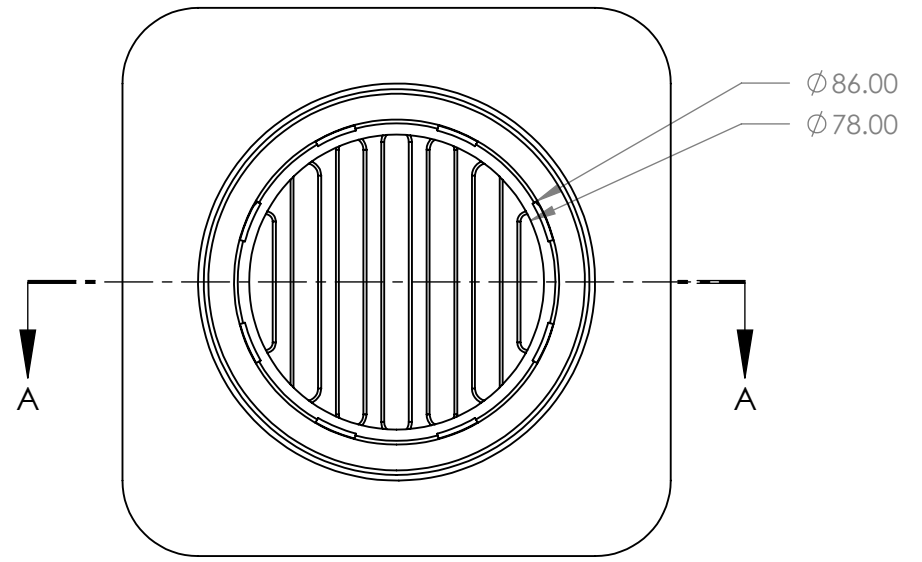

**100mm SQUARE FLOOR WASTE**  
**Megaflex Floor Grate**

UNLESS OTHERWISE STATED:  
 DIMENSIONS ARE IN mm  
 SURFACE FINISH:  
 TOLERANCES:  
 LINEAR:  
 ANGULAR:

MATERIALS	REV. NO	DESCRIPTION	DATE	APPROVED
PRODUCT CODE				

Drawn: **Andrew Suhatam**

Date: *03/03/2010*

SCALE: 1:2

SHEET 1 OF 2

**100mm SQUARE FLOOR WASTE**  
**Megaflex Floor Grate**

UNLESS OTHERWISE STATED:  
 DIMENSIONS ARE IN mm  
 SURFACE FINISH:  
 TOLERANCES:  
 LINEAR:  
 ANGULAR:

MATERIALS	REV. NO	DESCRIPTION	DATE	APPROVED
PRODUCT CODE				

Drawn: **Andrew Suhatam**

Date: *03/03/2010*

SCALE: 1:2

SHEET 2 OF 2