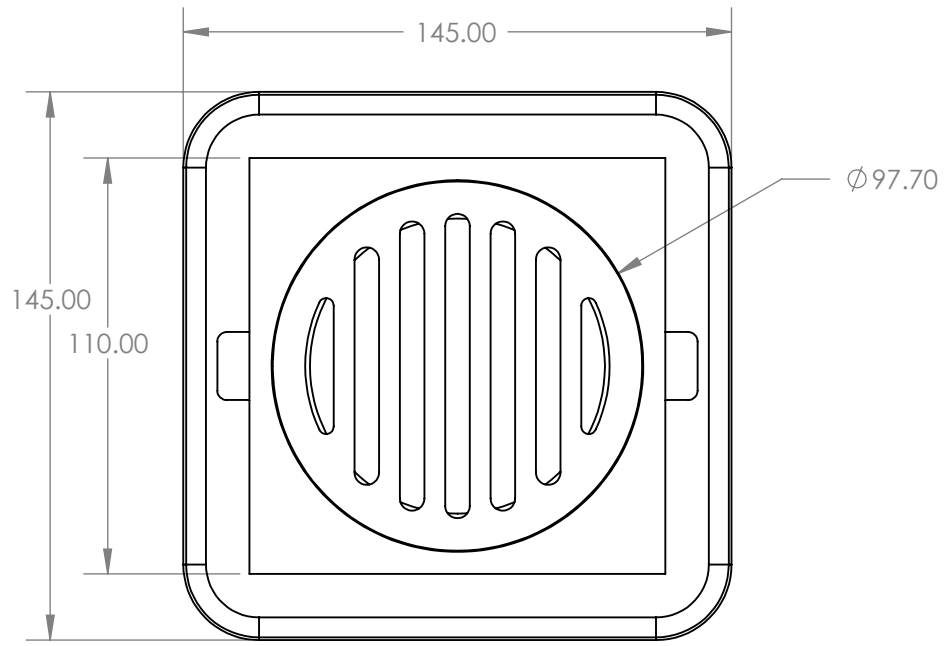

**100mm SQUARE FLOOR WASTE**  
**Megaflex Floor Grate**

UNLESS OTHERWISE STATED:  
 DIMENSIONS ARE IN mm  
 SURFACE FINISH:  
 TOLERANCES:  
 LINEAR:  
 ANGULAR:

MATERIALS	REV. NO	DESCRIPTION	DATE	APPROVED
PRODUCT CODE				

Drawn: **Andrew Suhatam**

Date: *03/03/2010*

SCALE: 1:2

SHEET 1 OF 2

**100mm SQUARE FLOOR WASTE**  
**Megaflex Floor Grate**

UNLESS OTHERWISE STATED:  
 DIMENSIONS ARE IN mm  
 SURFACE FINISH:  
 TOLERANCES:  
 LINEAR:  
 ANGULAR:

MATERIALS	REV. NO	DESCRIPTION	DATE	APPROVED
PRODUCT CODE				

Drawn: **Andrew Suhatam**

Date: *03/03/2010*

SCALE: 1:2

SHEET 2 OF 2