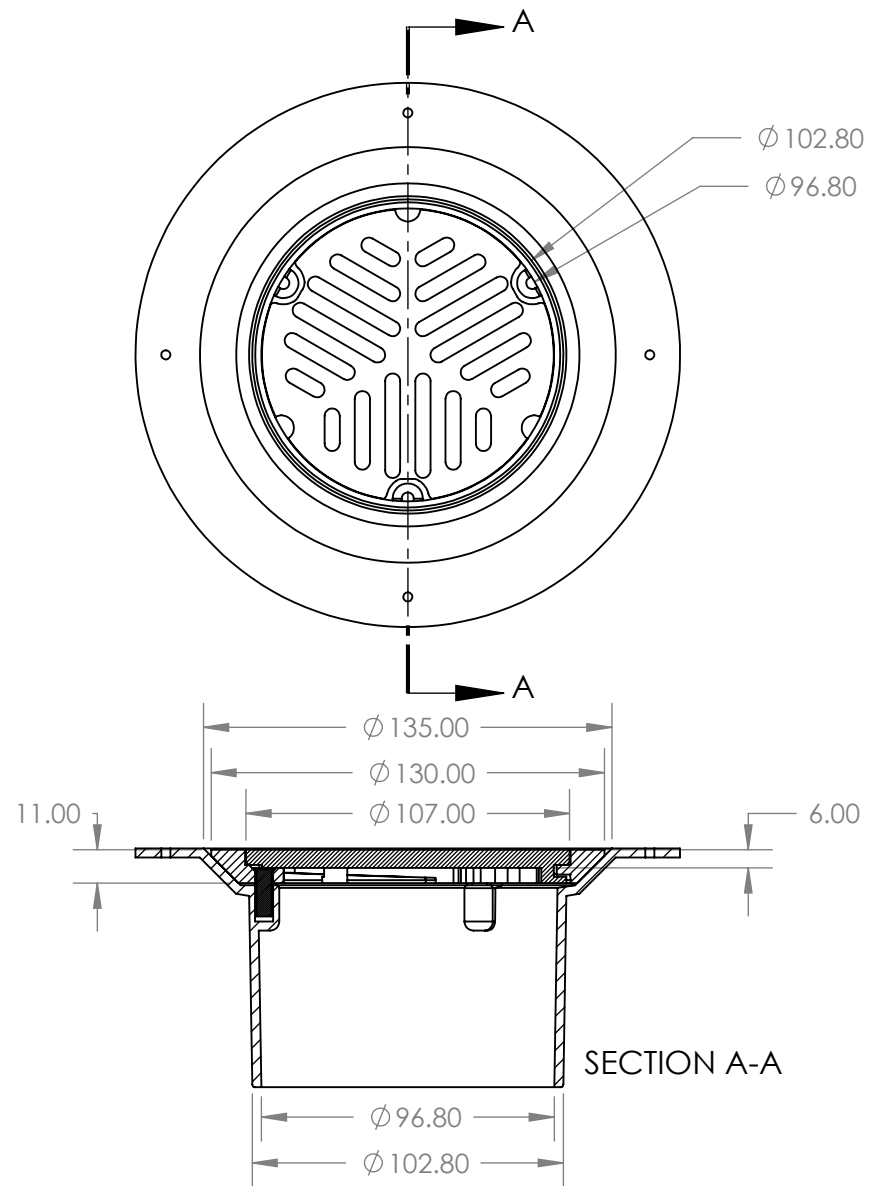

Vinyl Floor Grate

Ring

100mm Waste Body

**100mm Vinyl Floor Waste  
Standard Floor Waste**

UNLESS OTHERWISE STATED:  
DIMENSIONS ARE IN mm  
SURFACE FINISH:  
TOLERANCES:  
LINEAR:  
ANGULAR:

MATERIALS	REV. NO	DESCRIPTION	DATE	APPROVED
SS316				
ABS				
PRODUCT CODE	<b>FWVFW100</b>			

Drawn: **Andrew Suhatam**

Date: *04/03/2010*

SCALE: 1:2

SHEET 1 OF 2

**100mm Vinyl Floor Waste  
Standard Floor Grate**

UNLESS OTHERWISE STATED:  
DIMENSIONS ARE IN mm  
SURFACE FINISH:  
TOLERANCES:  
LINEAR:  
ANGULAR:

MATERIALS	REV. NO	DESCRIPTION	DATE	APPROVED
SS316				
ABS				
PRODUCT CODE		<b>FWVFW100</b>		

Drawn: **Andrew Suhatam**

Date: *04/03/2010*

SCALE: 1:2.5

SHEET 2 OF 2