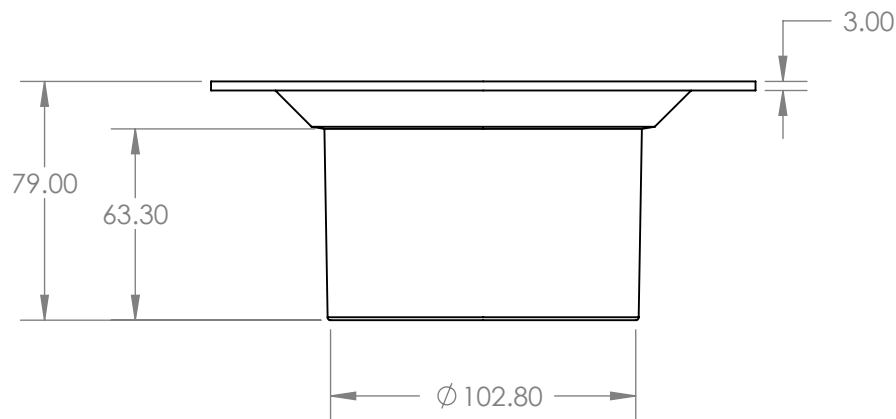

Vinyl Floor Grate

Ring

100mm Waste Body

**100mm Vinyl Floor Waste  
Standard Floor Waste**

UNLESS OTHERWISE STATED:  
DIMENSIONS ARE IN mm  
SURFACE FINISH:  
TOLERANCES:  
LINEAR:  
ANGULAR:

MATERIALS	REV. NO	DESCRIPTION	DATE	APPROVED
SS316				
ABS				
PRODUCT CODE	<b>FWVFW100</b>			

Drawn: **Andrew Suhatam**

Date: *04/03/2010*

SCALE: 1:2

SHEET 1 OF 2

**100mm Vinyl Floor Waste  
Standard Floor Grate**

UNLESS OTHERWISE STATED:  
DIMENSIONS ARE IN mm  
SURFACE FINISH:  
TOLERANCES:  
LINEAR:  
ANGULAR: