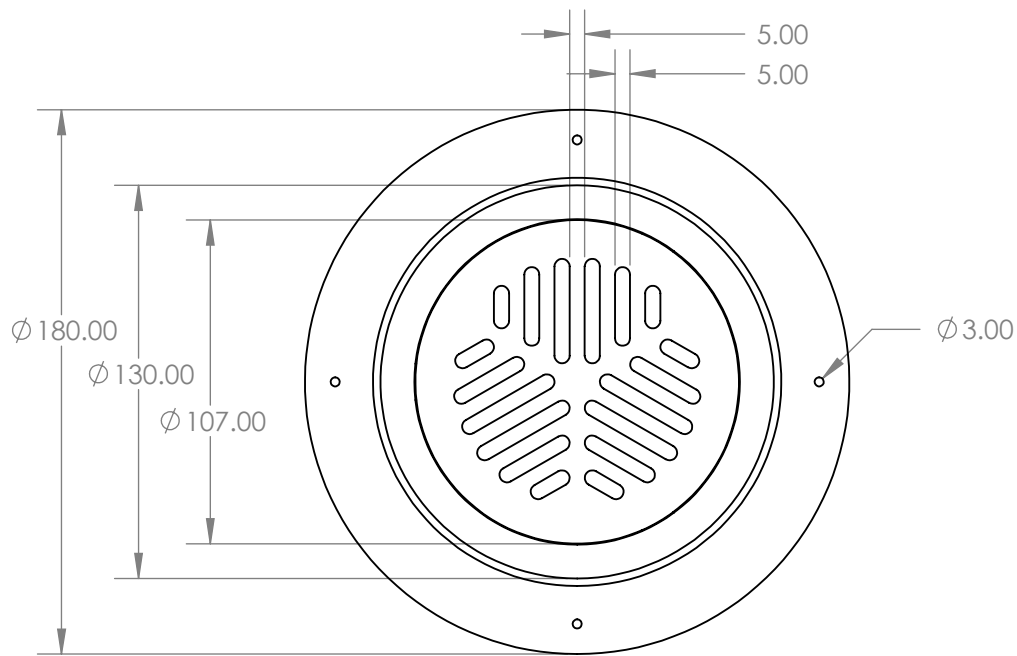

Vinyl Floor Grate

Ring

100mm Waste Body

**100mm Vinyl Floor Waste  
Standard Floor Waste**

UNLESS OTHERWISE STATED:  
DIMENSIONS ARE IN mm  
SURFACE FINISH:  
TOLERANCES:  
LINEAR:  
ANGULAR:

MATERIALS	REV. NO	DESCRIPTION	DATE	APPROVED
SS316				
ABS				
PRODUCT CODE	<b>FWVFW100</b>			

Drawn: **Andrew Suhatam**

Date: *04/03/2010*

SCALE: 1:2

SHEET 1 OF 2

**100mm Vinyl Floor Waste  
Standard Floor Grate**

UNLESS OTHERWISE STATED:  
DIMENSIONS ARE IN mm  
SURFACE FINISH:  
TOLERANCES:  
LINEAR:  
ANGULAR:

MATERIALS	REV. NO	DESCRIPTION	DATE	APPROVED
SS316				
ABS				
PRODUCT CODE		<b>FWVFW100</b>		

Drawn: **Andrew Suhatam**

Date: *04/03/2010*

SCALE: 1:2.5

SHEET 2 OF 2