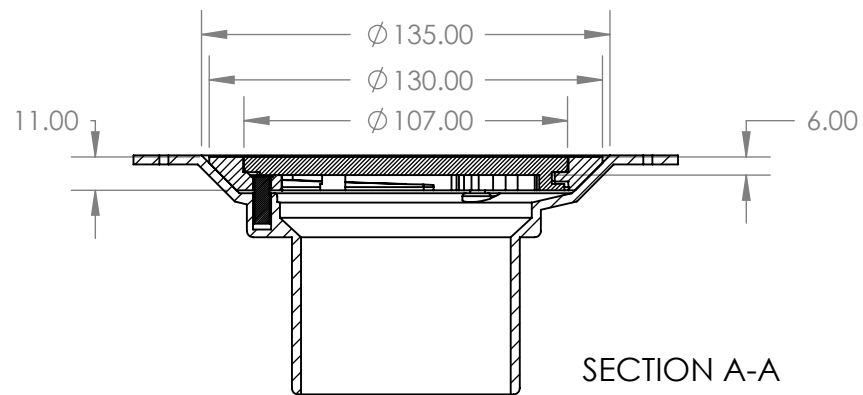

**80mm Vinyl Floor Waste
Standard Floor Waste**

UNLESS OTHERWISE STATED:
DIMENSIONS ARE IN mm
SURFACE FINISH:
TOLERANCES:
LINEAR:
ANGULAR:

MATERIALS	REV. NO	DESCRIPTION	DATE	APPROVED
SS316				
ABS				
PRODUCT CODE	FWVFW80			

Drawn: **Andrew Suhatam**

Date: *04/03/2010*

SCALE: 1:2

SHEET 1 OF 2

**80mm Vinyl Floor Waste
Standard Floor Grate**

UNLESS OTHERWISE STATED:
DIMENSIONS ARE IN mm
SURFACE FINISH:
TOLERANCES:
LINEAR:
ANGULAR: