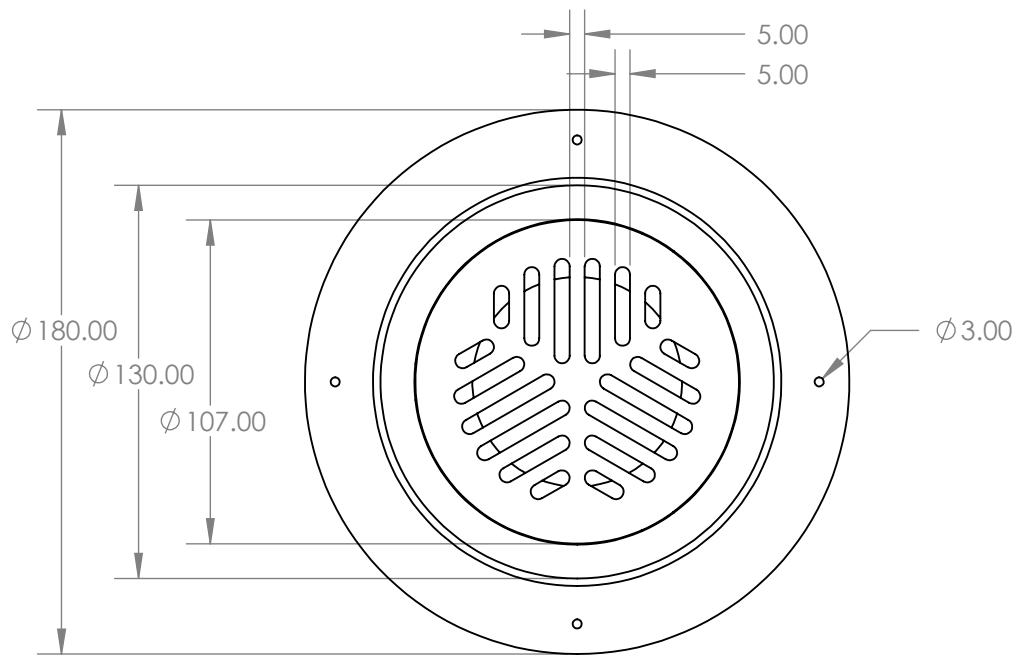

**80mm Vinyl Floor Waste
Standard Floor Waste**

UNLESS OTHERWISE STATED:
DIMENSIONS ARE IN mm
SURFACE FINISH:
TOLERANCES:
LINEAR:
ANGULAR:

MATERIALS	REV. NO	DESCRIPTION	DATE	APPROVED
SS316				
ABS				
PRODUCT CODE	FWVFW80			

Drawn: **Andrew Suhatam**

Date: *04/03/2010*

SCALE: 1:2

SHEET 1 OF 2

**80mm Vinyl Floor Waste
Standard Floor Grate**

UNLESS OTHERWISE STATED:
DIMENSIONS ARE IN mm
SURFACE FINISH:
TOLERANCES:
LINEAR:
ANGULAR:

MATERIALS	REV. NO	DESCRIPTION	DATE	APPROVED
SS316				
ABS				
PRODUCT CODE		FWVFW80		

Drawn: **Andrew Suhatam**

Date: *04/03/2010*

SCALE: 1:2.5

SHEET 2 OF 2