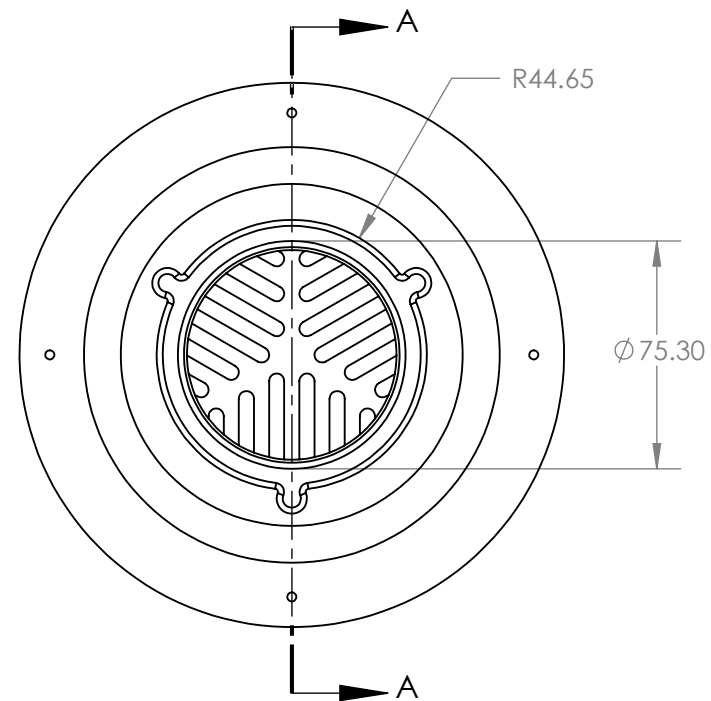

**80mm Vinyl Floor Waste
Standard Floor Waste**

UNLESS OTHERWISE STATED:
DIMENSIONS ARE IN mm
SURFACE FINISH:
TOLERANCES:
LINEAR:
ANGULAR:

MATERIALS	REV. NO	DESCRIPTION	DATE	APPROVED
SS316				
ABS				
PRODUCT CODE	FWVFW80			

Drawn: **Andrew Suhatam**

Date: *04/03/2010*

SCALE: 1:2

SHEET 1 OF 2

**80mm Vinyl Floor Waste
Standard Floor Grate**

UNLESS OTHERWISE STATED:
DIMENSIONS ARE IN mm
SURFACE FINISH:
TOLERANCES:
LINEAR:
ANGULAR:

MATERIALS	REV. NO	DESCRIPTION	DATE	APPROVED
SS316				
ABS				
PRODUCT CODE		FWVFW80		

Drawn: **Andrew Suhatam**

Date: *04/03/2010*

SCALE: 1:2.5

SHEET 2 OF 2