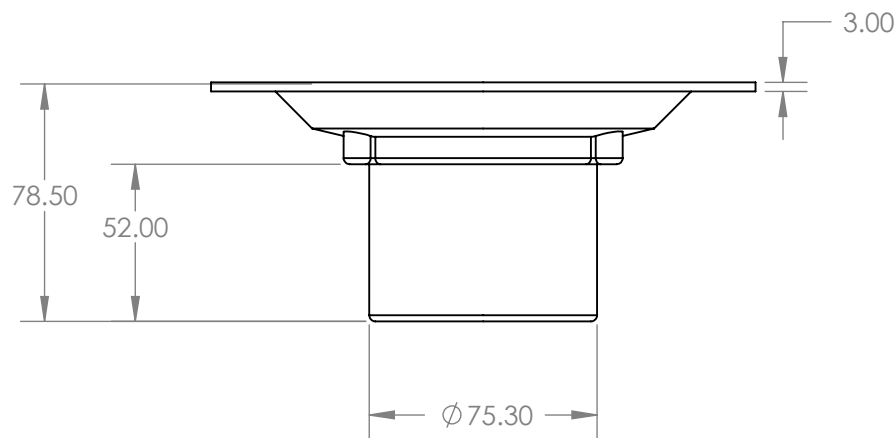

**80mm Vinyl Floor Waste
Standard Floor Waste**

UNLESS OTHERWISE STATED:
DIMENSIONS ARE IN mm
SURFACE FINISH:
TOLERANCES:
LINEAR:
ANGULAR:

MATERIALS	REV. NO	DESCRIPTION	DATE	APPROVED
SS316				
ABS				
PRODUCT CODE	FWVFW80			

Drawn: **Andrew Suhatam**

Date: *04/03/2010*

SCALE: 1:2

SHEET 1 OF 2

**80mm Vinyl Floor Waste
Standard Floor Grate**

UNLESS OTHERWISE STATED:
DIMENSIONS ARE IN mm
SURFACE FINISH:
TOLERANCES:
LINEAR:
ANGULAR:

MATERIALS	REV. NO	DESCRIPTION	DATE	APPROVED
SS316				
ABS				
PRODUCT CODE		FWVFW80		

Drawn: **Andrew Suhatam**

Date: *04/03/2010*

SCALE: 1:2.5

SHEET 2 OF 2