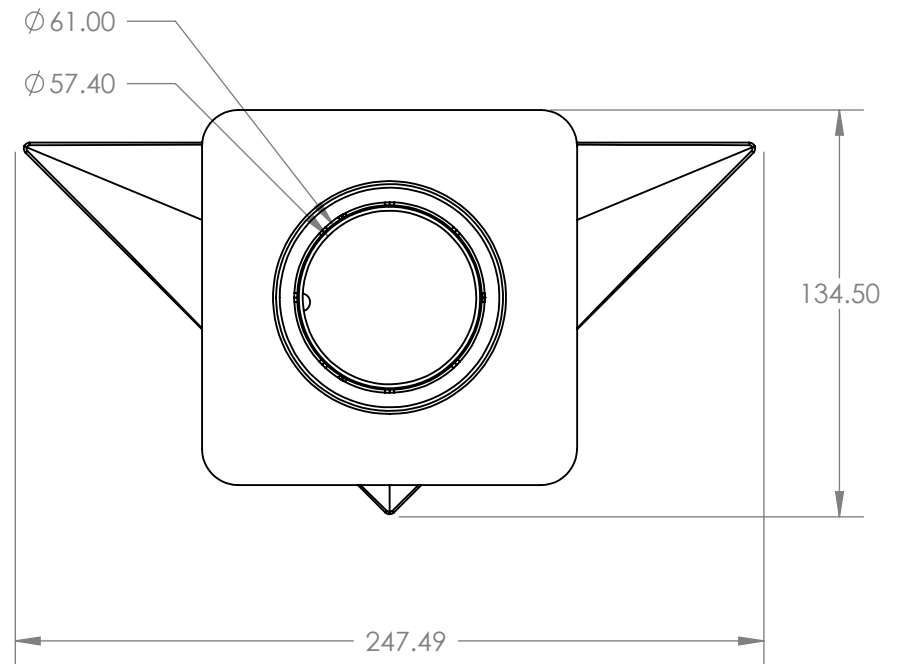

MATERIALS	
Tile Insert	DZR Brass
80mm Bermuda Triangle Base	DZR Brass
80mm Undercap	Polypropylene
80mm Megaflex Base	A.B.S.
80mm Megaflex Base (O ring)	Rubber

**80mm-100mm BERMUDA TRIANGLE
80mm Base**

UNLESS OTHERWISE STATED:
DIMENSIONS ARE IN mm
SURFACE FINISH:
TOLERANCES:
LINEAR:
ANGULAR:

MATERIALS	REV. NO	DESCRIPTION	DATE	APPROVED
PRODUCT CODE	FWBERMEGATRI80CP			

Drawn: **Andrew Suhatam**

Date: *27/01/2010*

SCALE: 1:2

SHEET 1 OF 2

80mm-100mm BERMUDA TRIANGLE
80mm Base

UNLESS OTHERWISE STATED:
 DIMENSIONS ARE IN mm
 SURFACE FINISH:
 TOLERANCES:
 LINEAR:
 ANGULAR:

MATERIALS	REV. NO	DESCRIPTION	DATE	APPROVED
PRODUCT CODE		FWBERMEGATRI80CP		

Drawn: **Andrew Suhatam**

Date: *27/01/2010*

SCALE: 1:2.5

SHEET 2 OF 2