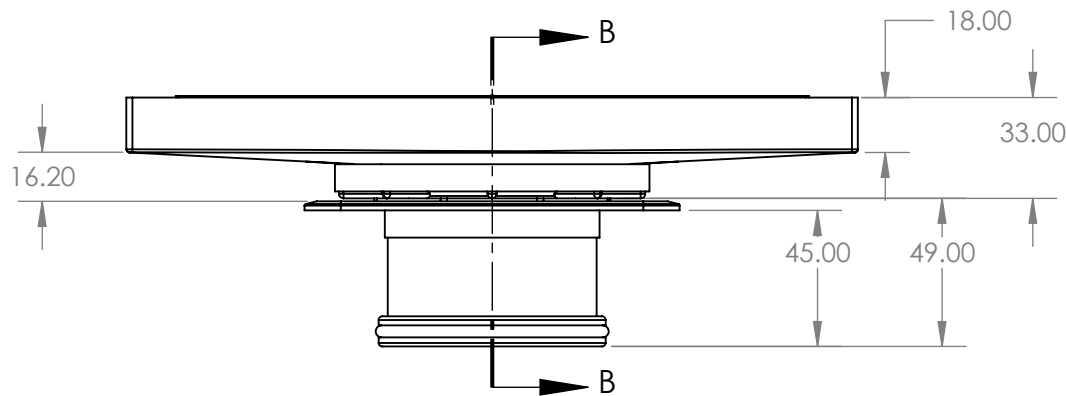

MATERIALS	
Tile Insert	DZR Brass
80mm Bermuda Triangle Base	DZR Brass
80mm Undercap	Polypropylene
80mm Megaflex Base	A.B.S.
80mm Megaflex Base (O ring)	Rubber

**80mm-100mm BERMUDA TRIANGLE
80mm Base**

UNLESS OTHERWISE STATED:
DIMENSIONS ARE IN mm
SURFACE FINISH:
TOLERANCES:
LINEAR:
ANGULAR:

MATERIALS	REV. NO	DESCRIPTION	DATE	APPROVED
PRODUCT CODE	FWBERMEGATRI80CP			

Drawn: **Andrew Suhatam**

Date: *27/01/2010*

SCALE: 1:2

SHEET 1 OF 2

80mm-100mm BERMUDA TRIANGLE
80mm Base

UNLESS OTHERWISE STATED:
 DIMENSIONS ARE IN mm
 SURFACE FINISH:
 TOLERANCES:
 LINEAR:
 ANGULAR:

MATERIALS	REV. NO	DESCRIPTION	DATE	APPROVED
PRODUCT CODE		FWBERMEGATRI80CP		

Drawn: **Andrew Suhatam**

Date: *27/01/2010*

SCALE: 1:2.5

SHEET 2 OF 2