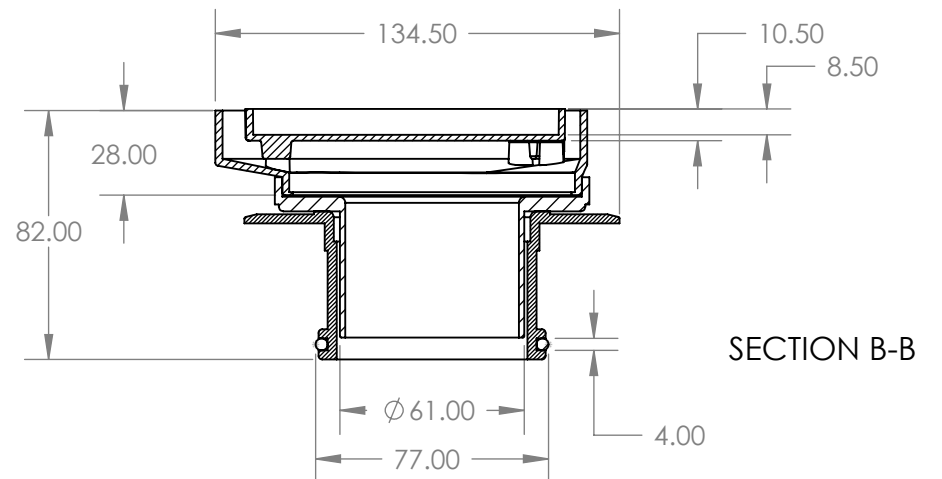

MATERIALS	
Tile Insert	DZR Brass
80mm Bermuda Triangle Base	DZR Brass
80mm Undercap	Polypropylene
80mm Megaflex Base	A.B.S.
80mm Megaflex Base (O ring)	Rubber

**80mm-100mm BERMUDA TRIANGLE
80mm Base**

UNLESS OTHERWISE STATED:
DIMENSIONS ARE IN mm
SURFACE FINISH:
TOLERANCES:
LINEAR:
ANGULAR:

MATERIALS	REV. NO	DESCRIPTION	DATE	APPROVED
PRODUCT CODE	FWBERMEGATRI80CP			

Drawn: **Andrew Suhatam**

Date: *27/01/2010*

SCALE: 1:2

SHEET 1 OF 2

80mm-100mm BERMUDA TRIANGLE
80mm Base

UNLESS OTHERWISE STATED:
 DIMENSIONS ARE IN mm
 SURFACE FINISH:
 TOLERANCES:
 LINEAR:
 ANGULAR:

MATERIALS	REV. NO	DESCRIPTION	DATE	APPROVED
PRODUCT CODE		FWBERMEGATRI80CP		

Drawn: **Andrew Suhatam**

Date: *27/01/2010*

SCALE: 1:2.5

SHEET 2 OF 2