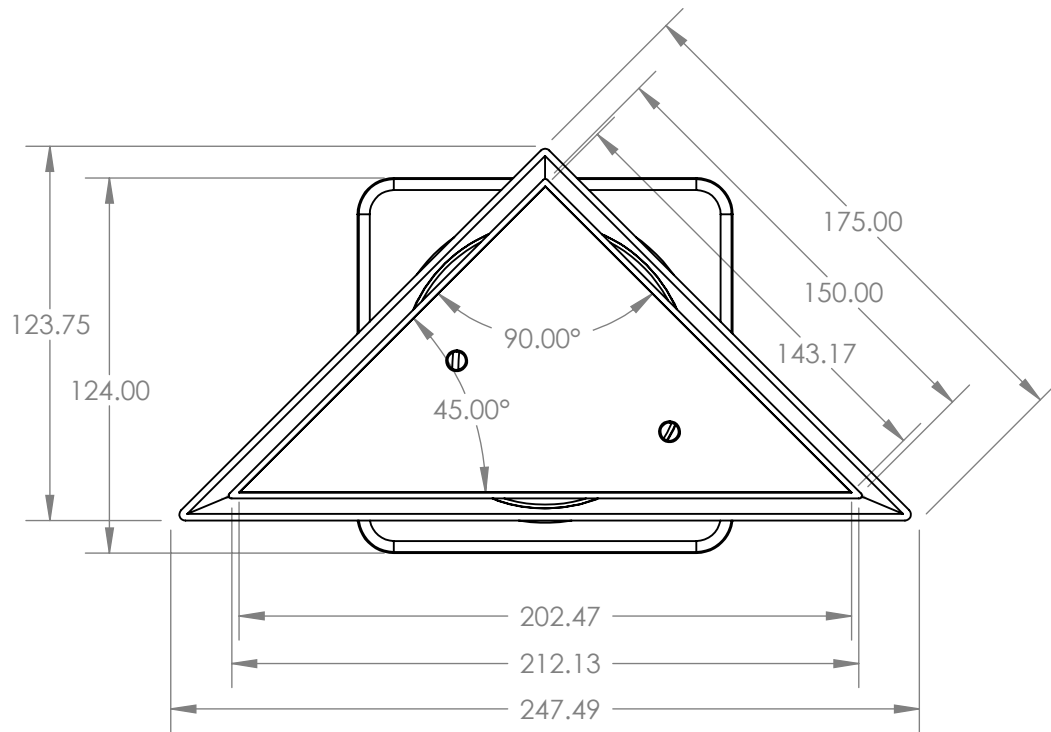

MATERIALS	
Tile Insert	DZR Brass
80mm Bermuda Triangle Base	DZR Brass
80mm Undercap	Polypropylene
80mm Megaflex Base	A.B.S.
80mm Megaflex Base (O ring)	Rubber

**80mm-100mm BERMUDA TRIANGLE
80mm Base**

UNLESS OTHERWISE STATED:
DIMENSIONS ARE IN mm
SURFACE FINISH:
TOLERANCES:
LINEAR:
ANGULAR:

MATERIALS	REV. NO	DESCRIPTION	DATE	APPROVED
PRODUCT CODE	FWBERMEGATRI80CP			

Drawn: **Andrew Suhatam**

Date: *27/01/2010*

SCALE: 1:2

SHEET 1 OF 2

80mm-100mm BERMUDA TRIANGLE
80mm Base

UNLESS OTHERWISE STATED:
 DIMENSIONS ARE IN mm
 SURFACE FINISH:
 TOLERANCES:
 LINEAR:
 ANGULAR:

MATERIALS	REV. NO	DESCRIPTION	DATE	APPROVED
PRODUCT CODE		FWBERMEGATRI80CP		

Drawn: **Andrew Suhatam**

Date: *27/01/2010*

SCALE: 1:2.5

SHEET 2 OF 2