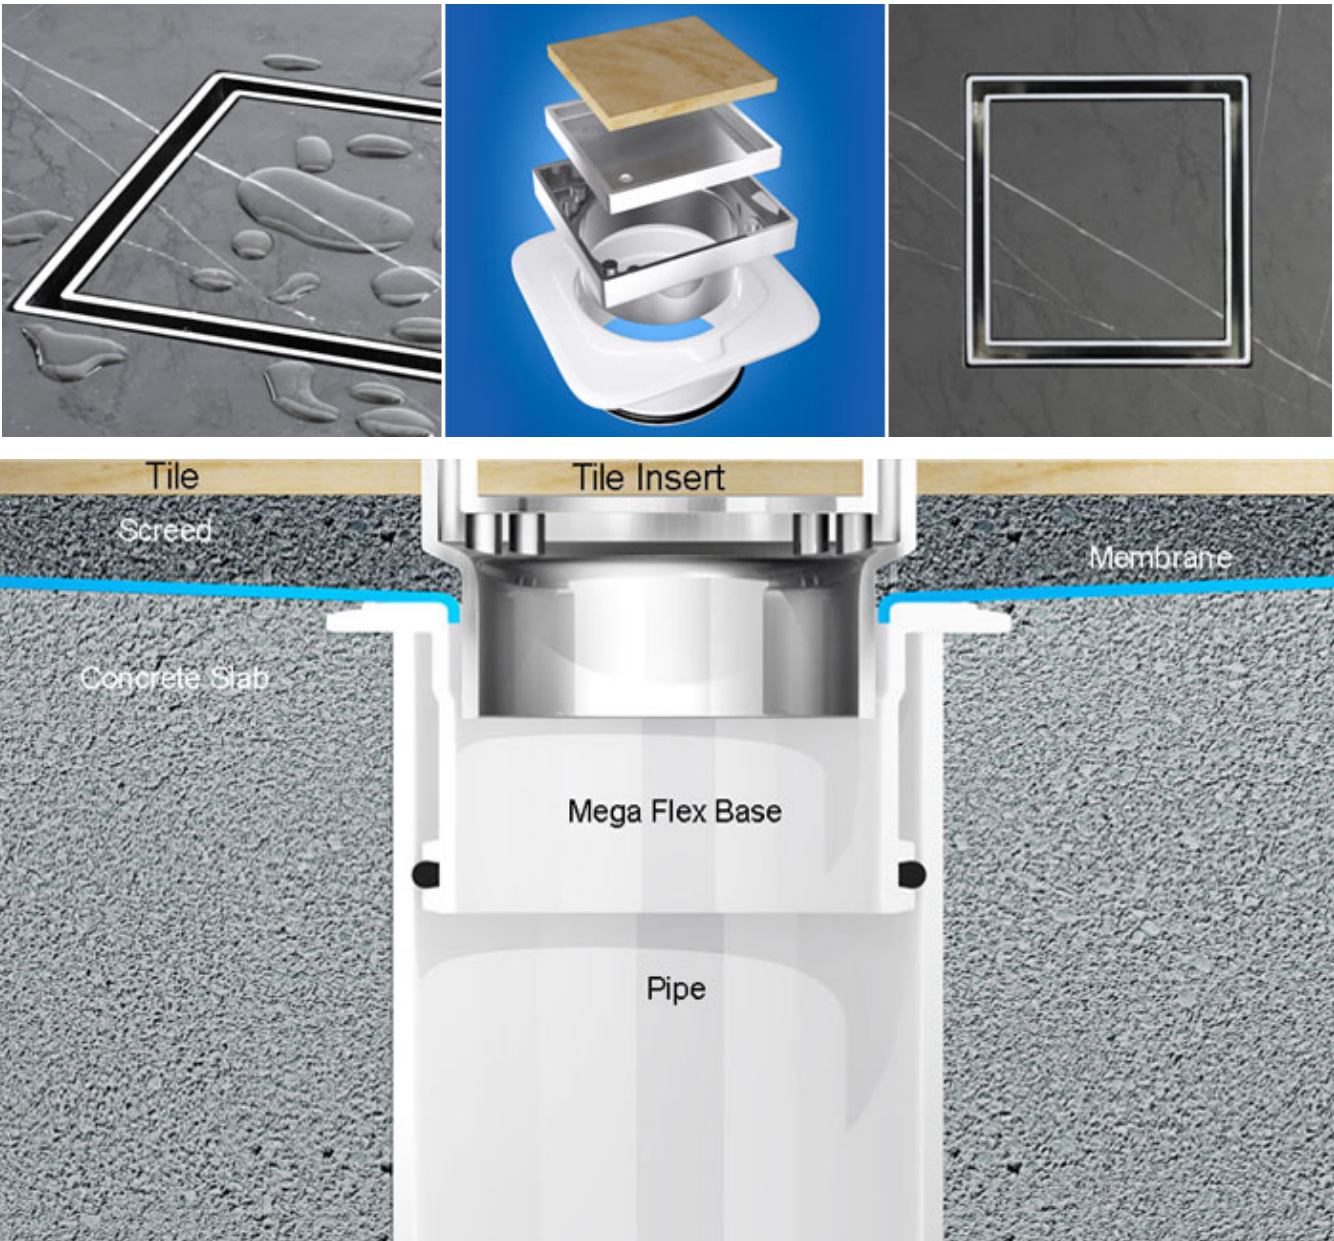

Project Name		

Description : 100mm Square Bermuda Mega Floor Grate  
 Manufacturer/Supplier : Bounty Brassware Australia [www.bountybrassware.com.au](http://www.bountybrassware.com.au)  
 Product Code : FWBERMEGA100CP  
 Finish : Chrome  
 Material : DR Brass

Attached information:

- Note:
- The installation of this product must be carried out strictly in accordance with the manufacturers / suppliers instructions
  - The Contractor should ensure the dimension specified correspond to the ID Drawing/s.
  - This product image is provided as a guide only and shall not be used to establish true colour representation.