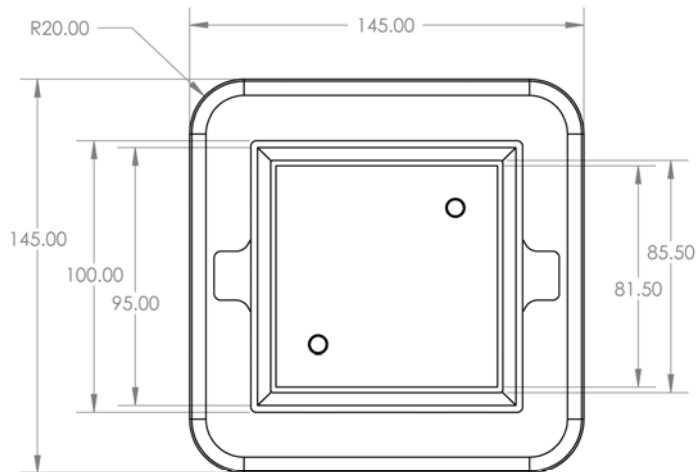

Project Name		

Description : 100mm Square Bermuda Mega Floor Grate  
 Manufacturer/Supplier : Bounty Brassware Australia [www.bountybrassware.com.au](http://www.bountybrassware.com.au)  
 Product Code : FWBERMEGA100CP  
 Finish : Chrome  
 Material : DR Brass

Attached information:

- Note:
- The installation of this product must be carried out strictly in accordance with the manufacturers / suppliers instructions
  - The Contractor should ensure the dimension specified correspond to the ID Drawing/s.
  - This product image is provided as a guide only and shall not be used to establish true colour representation.

Project Name		

**Note:**

- The installation of this product must be carried out strictly in accordance with the manufacturers / suppliers instructions
- The Contractor should ensure the dimension specified correspond to the ID Drawing/s.
- This product image is provided as a guide only and shall not be used to establish true colour representation.