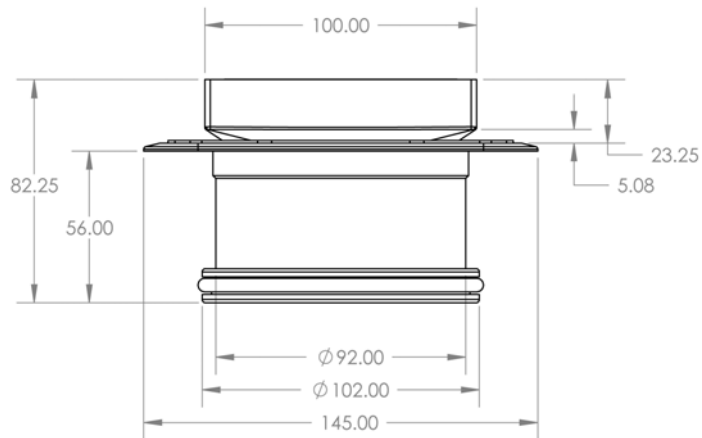

Project Name		

Description : 100mm Square Bermuda Mega Floor Grate  
 Manufacturer/Supplier : Bounty Brassware Australia [www.bountybrassware.com.au](http://www.bountybrassware.com.au)  
 Product Code : FWBERMEGA100CP  
 Finish : Chrome  
 Material : DR Brass

Attached information:

- Note:
- The installation of this product must be carried out strictly in accordance with the manufacturers / suppliers instructions
  - The Contractor should ensure the dimension specified correspond to the ID Drawing/s.
  - This product image is provided as a guide only and shall not be used to establish true colour representation.

Project Name		

**Note:**

- The installation of this product must be carried out strictly in accordance with the manufacturers / suppliers instructions
- The Contractor should ensure the dimension specified correspond to the ID Drawing/s.
- This product image is provided as a guide only and shall not be used to establish true colour representation.