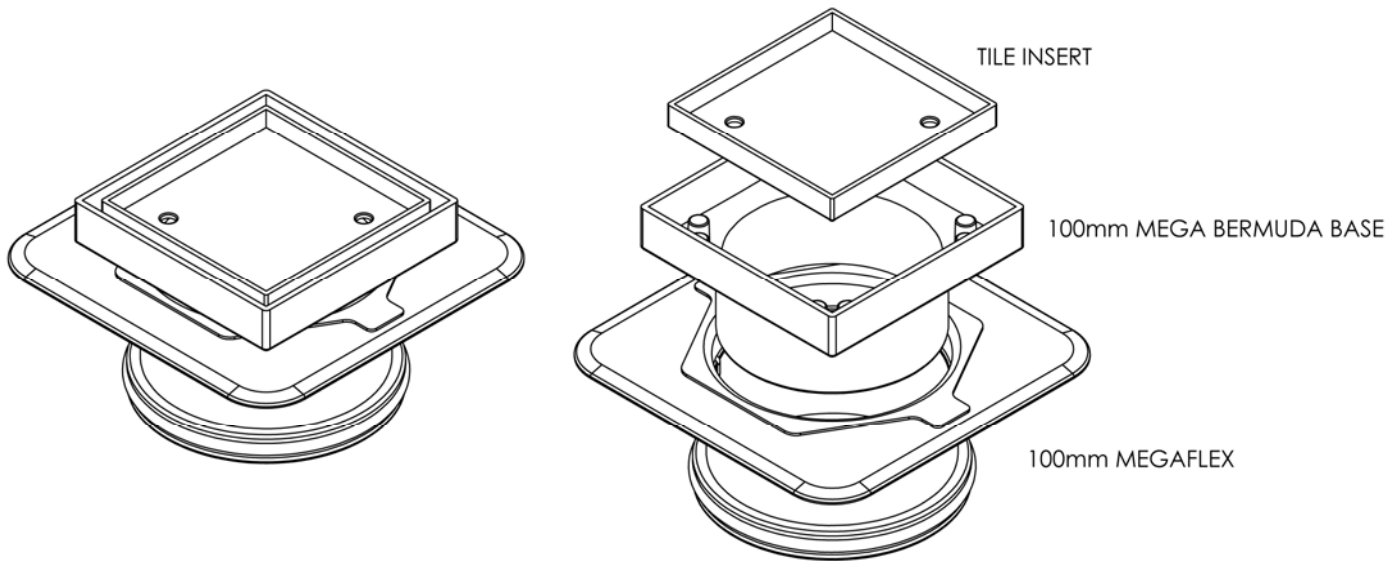

Project Name		

Description : 100mm Square Bermuda Mega Floor Grate  
 Manufacturer/Supplier : Bounty Brassware Australia [www.bountybrassware.com.au](http://www.bountybrassware.com.au)  
 Product Code : FWBERMEGA100CP  
 Finish : Chrome  
 Material : DR Brass

Attached information:

- Note:
- The installation of this product must be carried out strictly in accordance with the manufacturers / suppliers instructions
  - The Contractor should ensure the dimension specified correspond to the ID Drawing/s.
  - This product image is provided as a guide only and shall not be used to establish true colour representation.

Project Name		

**Note:**

- The installation of this product must be carried out strictly in accordance with the manufacturers / suppliers instructions
- The Contractor should ensure the dimension specified correspond to the ID Drawing/s.
- This product image is provided as a guide only and shall not be used to establish true colour representation.