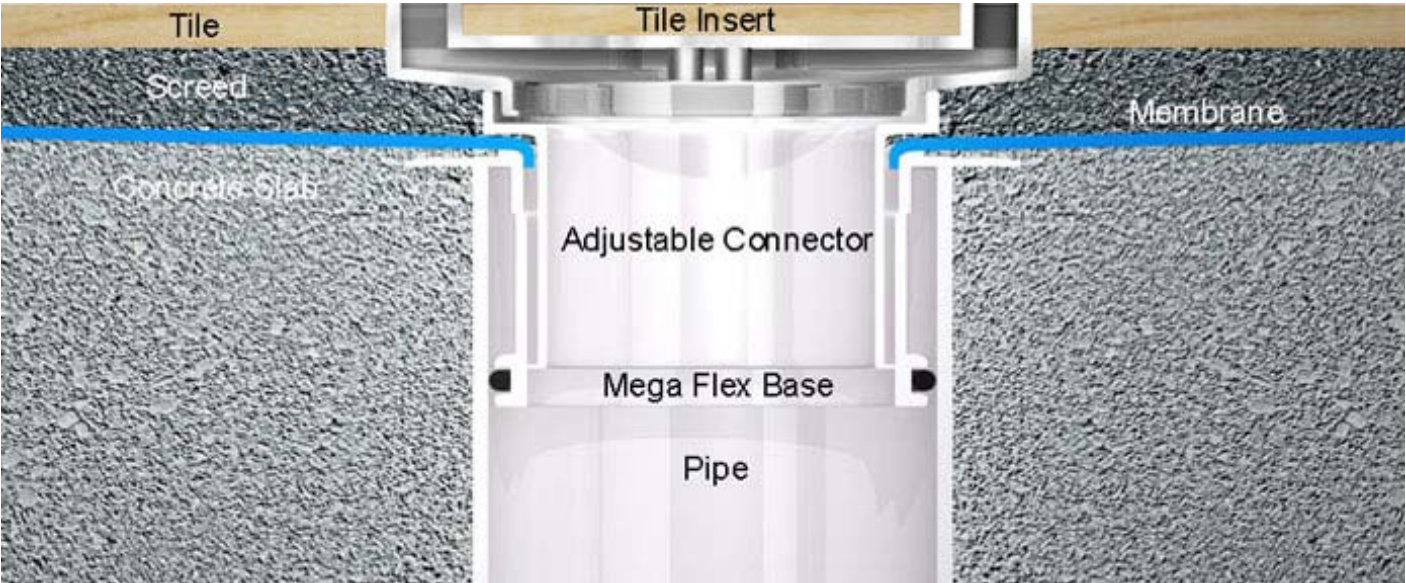

Project Name		

Description : 100mm Triangle Bermuda Mega Floor Grate
 Manufacturer/Supplier : Bounty Brassware Australia www.bountybrassware.com.au
 Product Code : FWBERMEGATRI100CP
 Finish : Chrome
 Material : DR Brass

Attached information:

Note:

- The installation of this product must be carried out strictly in accordance with the manufacturers / suppliers instructions
- The Contractor should ensure the dimension specified correspond to the ID Drawing/s.
- This product image is provided as a guide only and shall not be used to establish true colour representation.