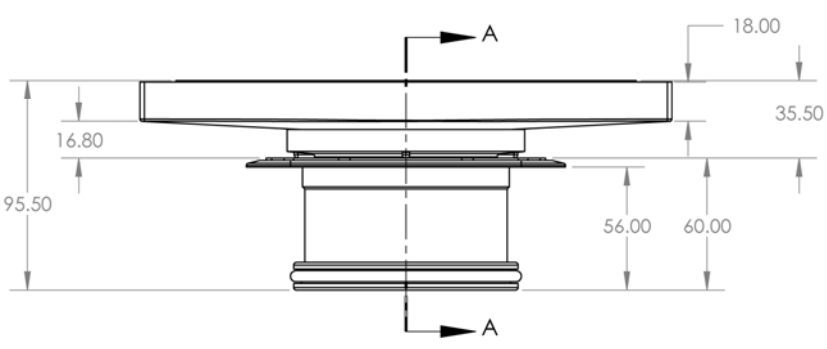

Project Name		

Description : 100mm Triangle Bermuda Mega Floor Grate
 Manufacturer/Supplier : Bounty Brassware Australia www.bountybrassware.com.au
 Product Code : FWBERMEGATRI100CP
 Finish : Chrome
 Material : DR Brass

Attached information:

Note:

- The installation of this product must be carried out strictly in accordance with the manufacturers / suppliers instructions
- The Contractor should ensure the dimension specified correspond to the ID Drawing/s.
- This product image is provided as a guide only and shall not be used to establish true colour representation.

Project Name		

- Note:
- The installation of this product must be carried out strictly in accordance with the manufacturers / suppliers instructions
 - The Contractor should ensure the dimension specified correspond to the ID Drawing/s.
 - This product image is provided as a guide only and shall not be used to establish true colour representation.