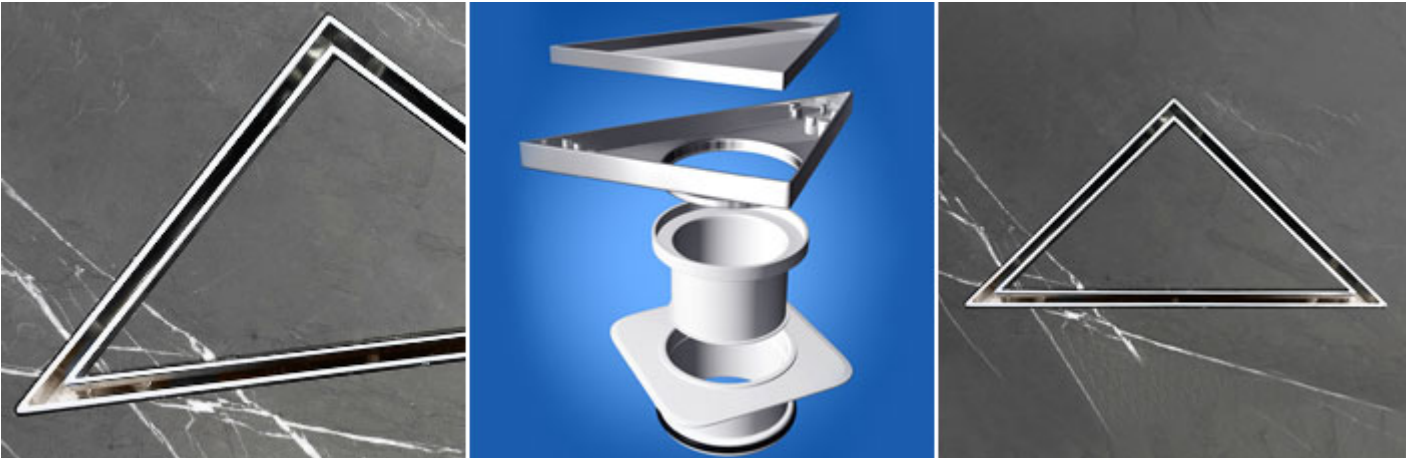

Project Name		

Description : 100mm Triangle Bermuda Mega Floor Grate
Manufacturer/Supplier : Bounty Brassware Australia www.bountybrassware.com.au
Product Code : FWBERMEGATRI100CP
Finish : Chrome
Material : DR Brass

Attached information:

Note:

- The installation of this product must be carried out strictly in accordance with the manufacturers / suppliers instructions
- The Contractor should ensure the dimension specified correspond to the ID Drawing/s.
- This product image is provided as a guide only and shall not be used to establish true colour representation.