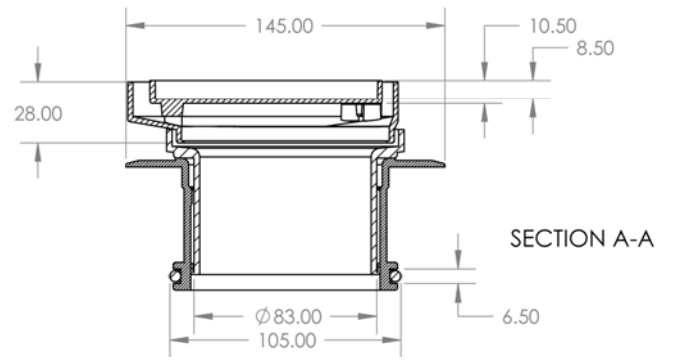

Project Name		

Description : 100mm Triangle Bermuda Mega Floor Grate
 Manufacturer/Supplier : Bounty Brassware Australia www.bountybrassware.com.au
 Product Code : FWBERMEGATRI100CP
 Finish : Chrome
 Material : DR Brass

Attached information:

Note:

- The installation of this product must be carried out strictly in accordance with the manufacturers / suppliers instructions
- The Contractor should ensure the dimension specified correspond to the ID Drawing/s.
- This product image is provided as a guide only and shall not be used to establish true colour representation.

Project Name		

- Note:
- The installation of this product must be carried out strictly in accordance with the manufacturers / suppliers instructions
 - The Contractor should ensure the dimension specified correspond to the ID Drawing/s.
 - This product image is provided as a guide only and shall not be used to establish true colour representation.