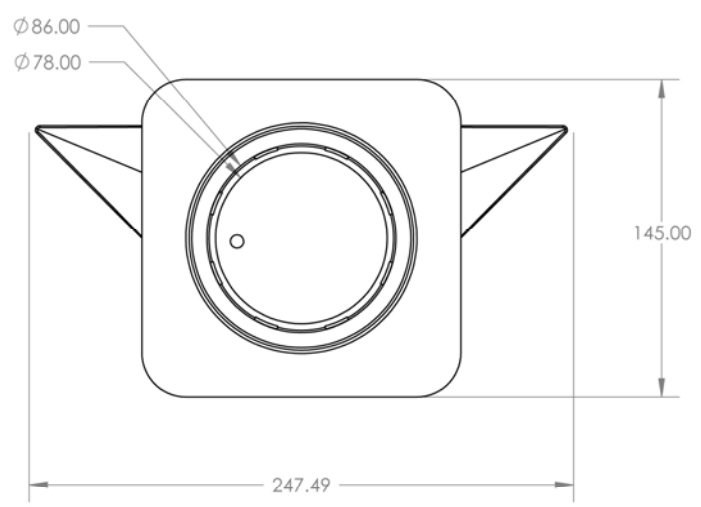

Project Name		

Description : 100mm Triangle Bermuda Mega Floor Grate
 Manufacturer/Supplier : Bounty Brassware Australia www.bountybrassware.com.au
 Product Code : FWBERMEGATRI100CP
 Finish : Chrome
 Material : DR Brass

Attached information:

Note:

- The installation of this product must be carried out strictly in accordance with the manufacturers / suppliers instructions
- The Contractor should ensure the dimension specified correspond to the ID Drawing/s.
- This product image is provided as a guide only and shall not be used to establish true colour representation.

Project Name		

- Note:
- The installation of this product must be carried out strictly in accordance with the manufacturers / suppliers instructions
 - The Contractor should ensure the dimension specified correspond to the ID Drawing/s.
 - This product image is provided as a guide only and shall not be used to establish true colour representation.