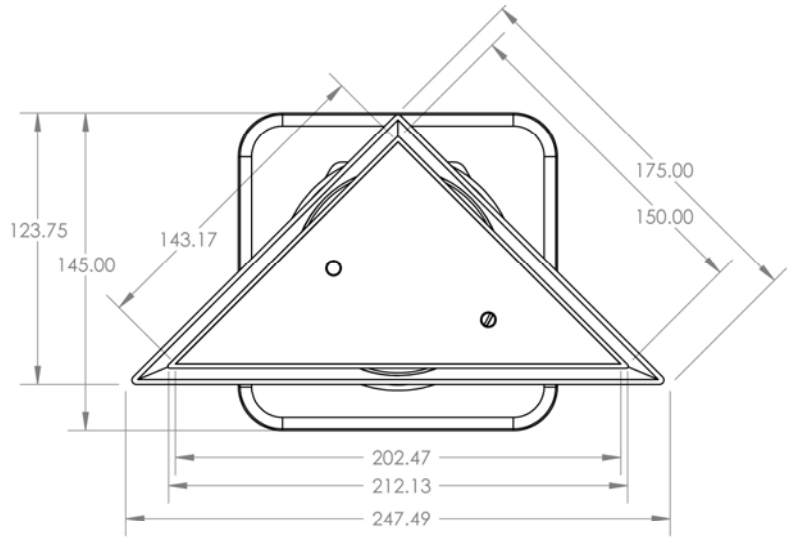

Project Name		

Description : 100mm Triangle Bermuda Mega Floor Grate
 Manufacturer/Supplier : Bounty Brassware Australia www.bountybrassware.com.au
 Product Code : FWBERMEGATRI100CP
 Finish : Chrome
 Material : DR Brass

Attached information:

Note:

- The installation of this product must be carried out strictly in accordance with the manufacturers / suppliers instructions
- The Contractor should ensure the dimension specified correspond to the ID Drawing/s.
- This product image is provided as a guide only and shall not be used to establish true colour representation.

Project Name		

- Note:
- The installation of this product must be carried out strictly in accordance with the manufacturers / suppliers instructions
 - The Contractor should ensure the dimension specified correspond to the ID Drawing/s.
 - This product image is provided as a guide only and shall not be used to establish true colour representation.