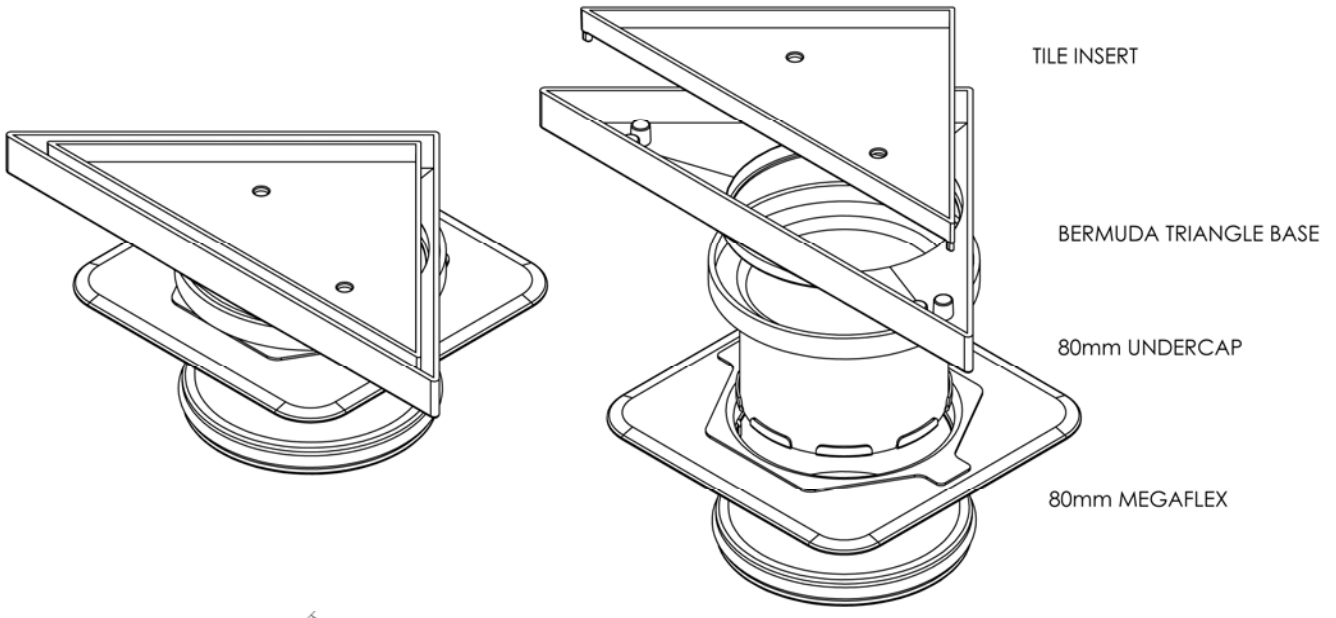

Project Name		

Description : 100mm Triangle Bermuda Mega Floor Grate
 Manufacturer/Supplier : Bounty Brassware Australia www.bountybrassware.com.au
 Product Code : FWBERMEGATRI100CP
 Finish : Chrome
 Material : DR Brass

Attached information:

Note:

- The installation of this product must be carried out strictly in accordance with the manufacturers / suppliers instructions
- The Contractor should ensure the dimension specified correspond to the ID Drawing/s.
- This product image is provided as a guide only and shall not be used to establish true colour representation.

Project Name		

- Note:
- The installation of this product must be carried out strictly in accordance with the manufacturers / suppliers instructions
 - The Contractor should ensure the dimension specified correspond to the ID Drawing/s.
 - This product image is provided as a guide only and shall not be used to establish true colour representation.