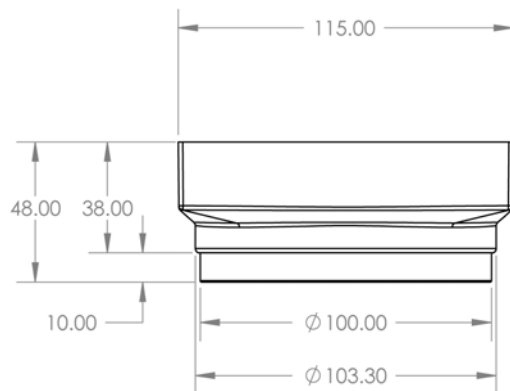

Project Name		

Description : 115x100mm Square Bermuda Floor Grate
 Manufacturer/Supplier : Bounty Brassware Australia www.bountybrassware.com.au
 Product Code : FWBER115100CP
 Finish : Chrome
 Material : DR Brass

Attached information:

- Note:
- The installation of this product must be carried out strictly in accordance with the manufacturers / suppliers instructions
 - The Contractor should ensure the dimension specified correspond to the ID Drawing/s.
 - This product image is provided as a guide only and shall not be used to establish true colour representation.

Project Name		

Note:

- The installation of this product must be carried out strictly in accordance with the manufacturers / suppliers instructions
- The Contractor should ensure the dimension specified correspond to the ID Drawing/s.
- This product image is provided as a guide only and shall not be used to establish true colour representation.