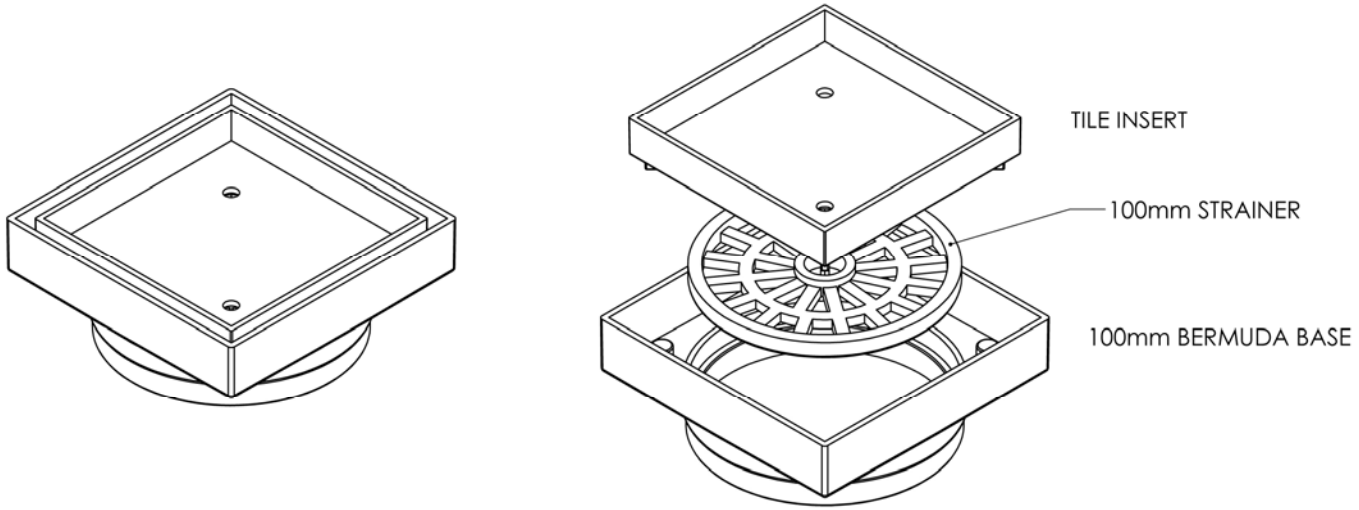

Project Name		

Description : 115x100mm Square Bermuda Floor Grate
 Manufacturer/Supplier : Bounty Brassware Australia www.bountybrassware.com.au
 Product Code : FWBER115100CP
 Finish : Chrome
 Material : DR Brass

Attached information:

- Note:
- The installation of this product must be carried out strictly in accordance with the manufacturers / suppliers instructions
 - The Contractor should ensure the dimension specified correspond to the ID Drawing/s.
 - This product image is provided as a guide only and shall not be used to establish true colour representation.

Project Name		

Note:

- The installation of this product must be carried out strictly in accordance with the manufacturers / suppliers instructions
- The Contractor should ensure the dimension specified correspond to the ID Drawing/s.
- This product image is provided as a guide only and shall not be used to establish true colour representation.