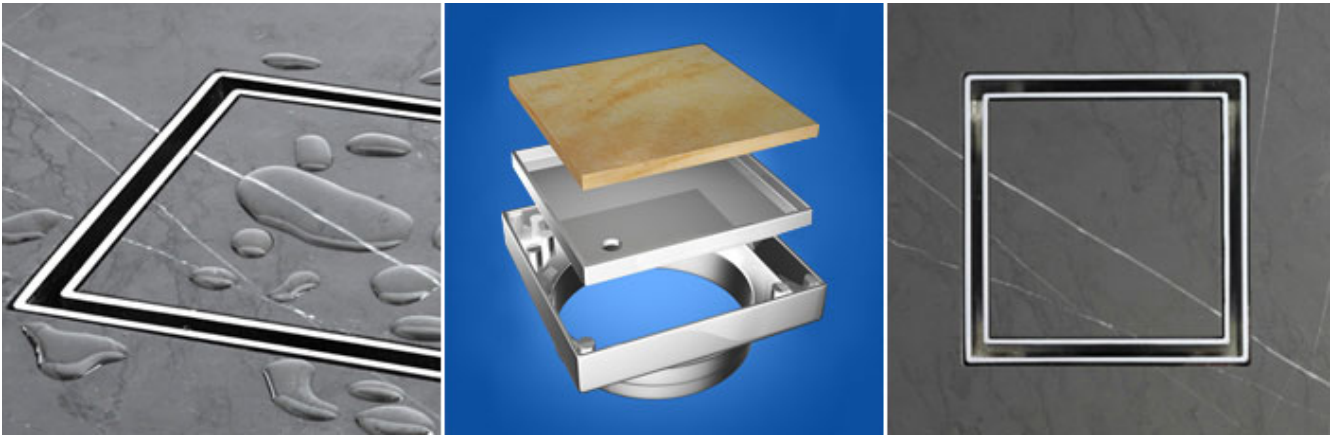

Project Name		

Description : 115x100mm Square Bermuda Floor Grate
Manufacturer/Supplier : Bounty Brassware Australia www.bountybrassware.com.au
Product Code : FWBER115100CP
Finish : Chrome
Material : DR Brass

Attached information:

1. Note:
2. The installation of this product must be carried out strictly in accordance with the manufacturers / suppliers instructions
   - The Contractor should ensure the dimension specified correspond to the ID Drawing/s.
   - This product image is provided as a guide only and shall not be used to establish true colour representation.