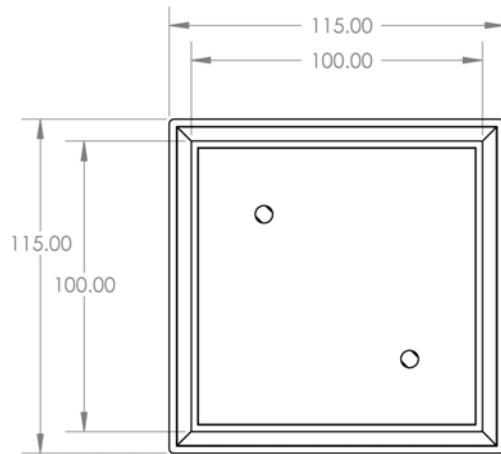

Project Name		

Description : 115x100mm Square Bermuda Floor Grate
 Manufacturer/Supplier : Bounty Brassware Australia www.bountybrassware.com.au
 Product Code : FWBER115100CP
 Finish : Chrome
 Material : DR Brass

Attached information:

- Note:
- The installation of this product must be carried out strictly in accordance with the manufacturers / suppliers instructions
 - The Contractor should ensure the dimension specified correspond to the ID Drawing/s.
 - This product image is provided as a guide only and shall not be used to establish true colour representation.

Project Name		

Note:

- The installation of this product must be carried out strictly in accordance with the manufacturers / suppliers instructions
- The Contractor should ensure the dimension specified correspond to the ID Drawing/s.
- This product image is provided as a guide only and shall not be used to establish true colour representation.