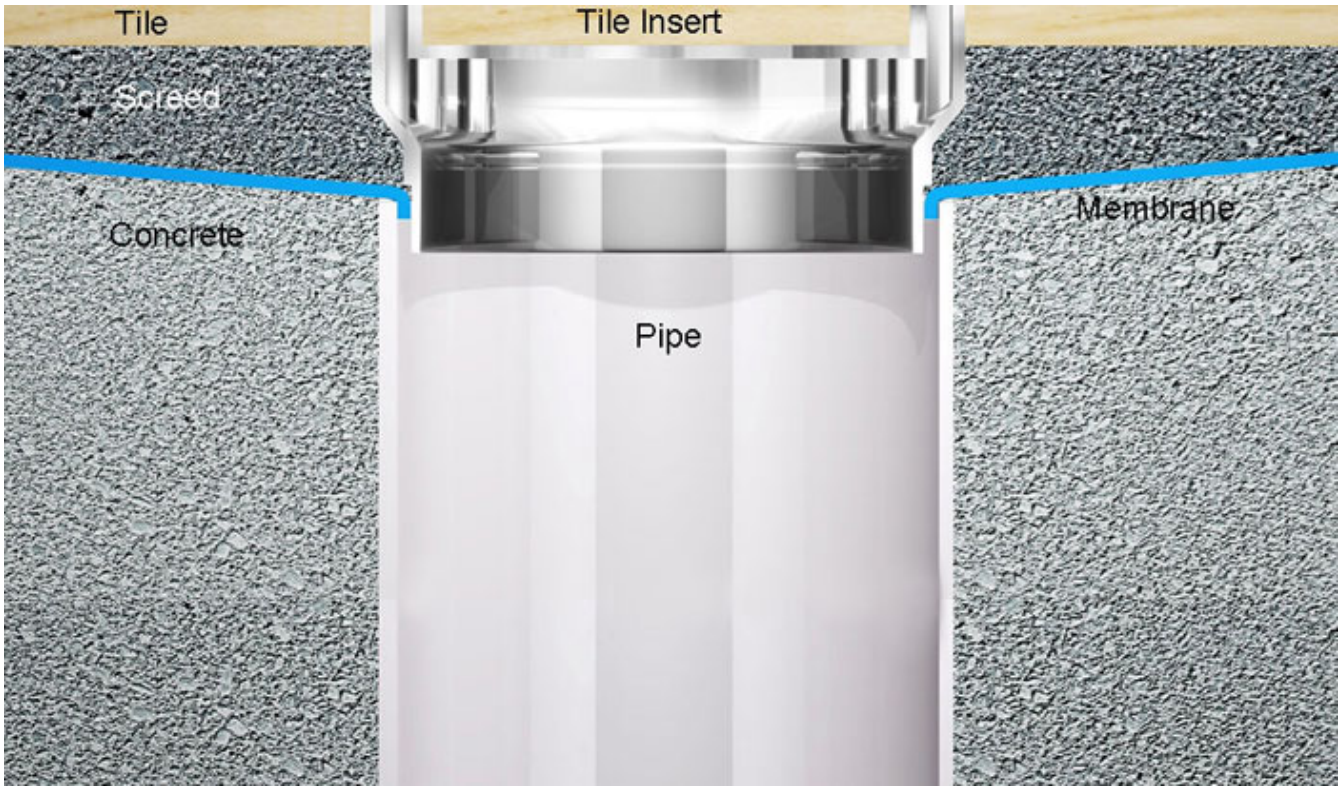

Project Name		

Description : 115x100mm Square Bermuda Floor Grate
 Manufacturer/Supplier : Bounty Brassware Australia www.bountybrassware.com.au
 Product Code : FWBER115100CP
 Finish : Chrome
 Material : DR Brass

Attached information:

- Note:
- The installation of this product must be carried out strictly in accordance with the manufacturers / suppliers instructions
 - The Contractor should ensure the dimension specified correspond to the ID Drawing/s.
 - This product image is provided as a guide only and shall not be used to establish true colour representation.