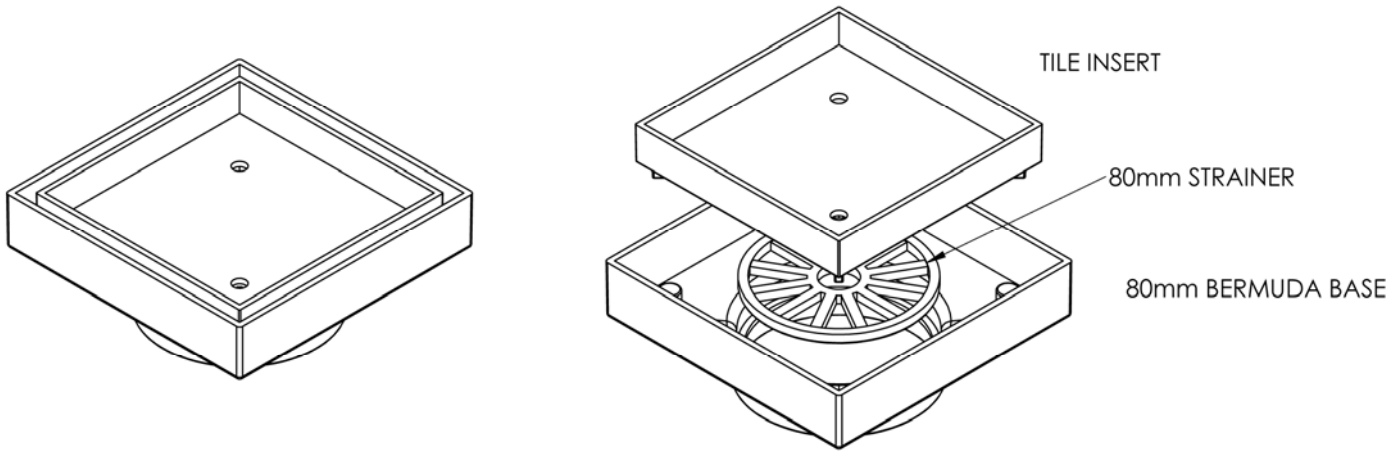

Project Name		

Note:

- The installation of this product must be carried out strictly in accordance with the manufacturers / suppliers instructions
- The Contractor should ensure the dimension specified correspond to the ID Drawing/s.
- This product image is provided as a guide only and shall not be used to establish true colour representation.