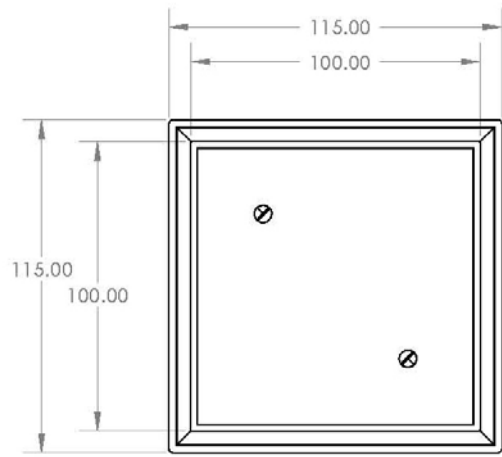

Project Name		

Description : 115x80mm Square Bermuda Floor Grate
 Manufacturer/Supplier : Bounty Brassware Australia www.bountybrassware.com.au
 Product Code : FWBER11580CP
 Finish : Chrome
 Material : DR Brass

Attached information:

- Note:
- The installation of this product must be carried out strictly in accordance with the manufacturers / suppliers instructions
 - The Contractor should ensure the dimension specified correspond to the ID Drawing/s.
 - This product image is provided as a guide only and shall not be used to establish true colour representation.

Project Name		

Note:

- The installation of this product must be carried out strictly in accordance with the manufacturers / suppliers instructions
- The Contractor should ensure the dimension specified correspond to the ID Drawing/s.
- This product image is provided as a guide only and shall not be used to establish true colour representation.