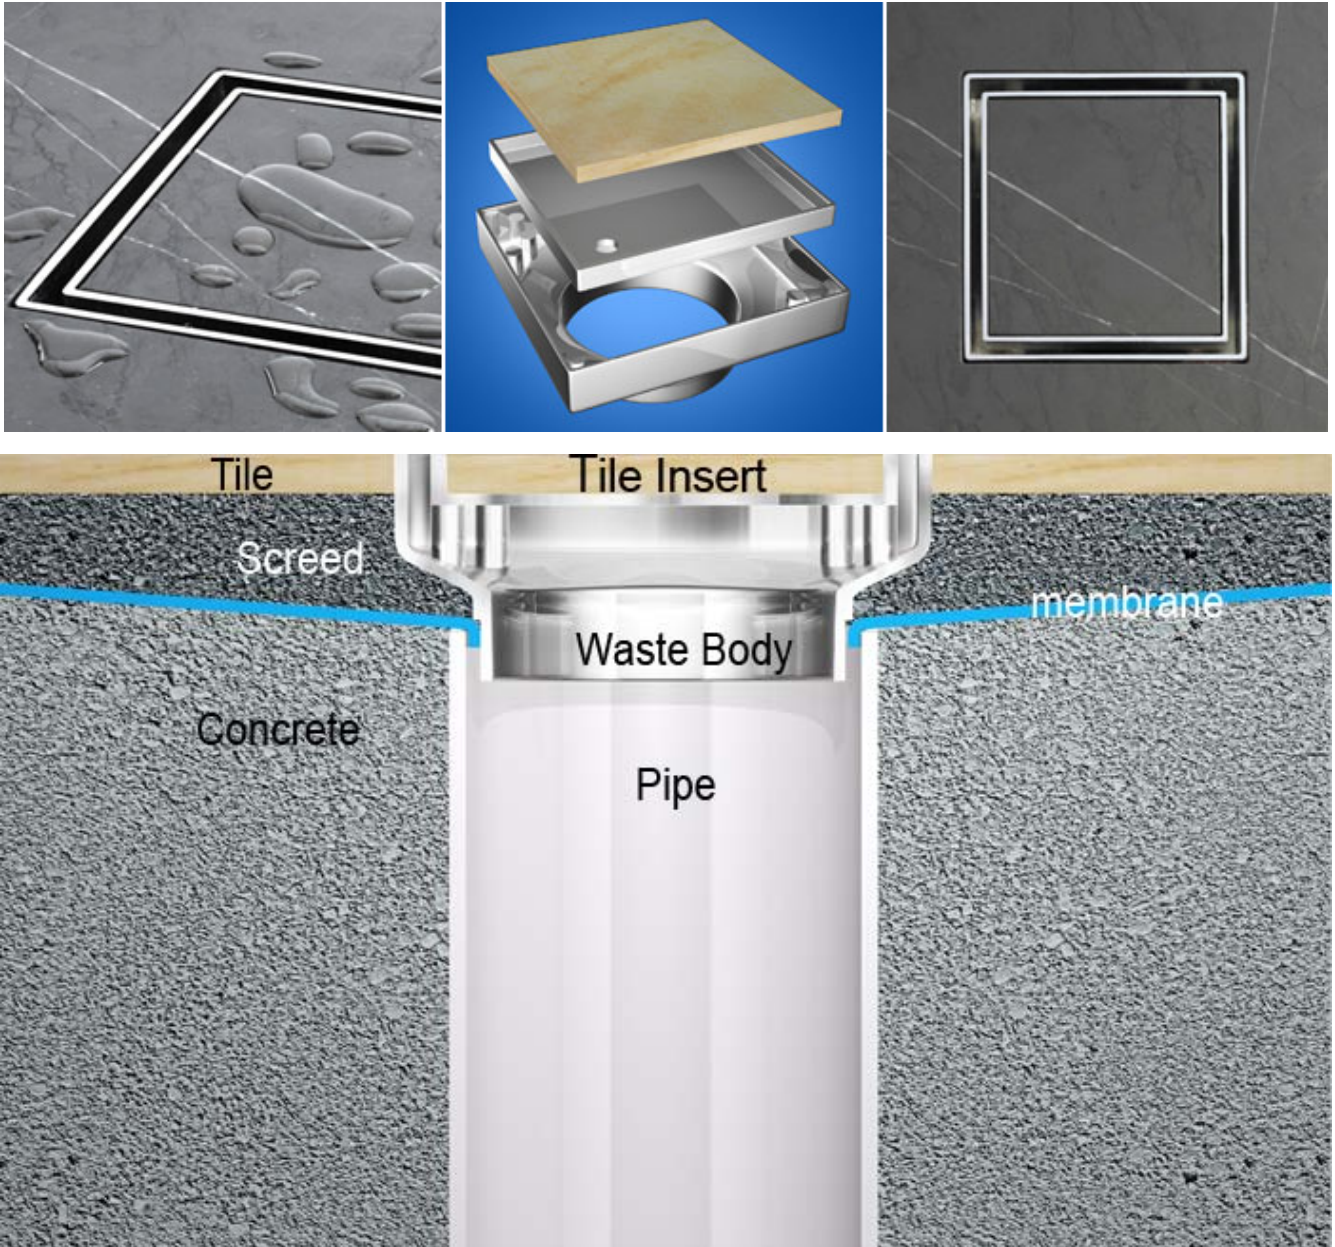

Project Name		

Description : 115x80mm Square Bermuda Floor Grate
 Manufacturer/Supplier : Bounty Brassware Australia www.bountybrassware.com.au
 Product Code : FWBER11580CP
 Finish : Chrome
 Material : DR Brass

Attached information:

- Note:
- The installation of this product must be carried out strictly in accordance with the manufacturers / suppliers instructions
 - The Contractor should ensure the dimension specified correspond to the ID Drawing/s.
 - This product image is provided as a guide only and shall not be used to establish true colour representation.

Project Name		

Note:

- The installation of this product must be carried out strictly in accordance with the manufacturers / suppliers instructions
- The Contractor should ensure the dimension specified correspond to the ID Drawing/s.
- This product image is provided as a guide only and shall not be used to establish true colour representation.