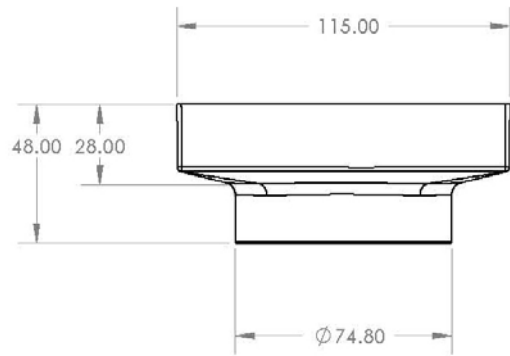

Project Name		

Description : 115x80mm Square Bermuda Floor Grate
 Manufacturer/Supplier : Bounty Brassware Australia www.bountybrassware.com.au
 Product Code : FWBER11580CP
 Finish : Chrome
 Material : DR Brass

Attached information:

- Note:
- The installation of this product must be carried out strictly in accordance with the manufacturers / suppliers instructions
 - The Contractor should ensure the dimension specified correspond to the ID Drawing/s.
 - This product image is provided as a guide only and shall not be used to establish true colour representation.

Project Name		

Note:

- The installation of this product must be carried out strictly in accordance with the manufacturers / suppliers instructions
- The Contractor should ensure the dimension specified correspond to the ID Drawing/s.
- This product image is provided as a guide only and shall not be used to establish true colour representation.