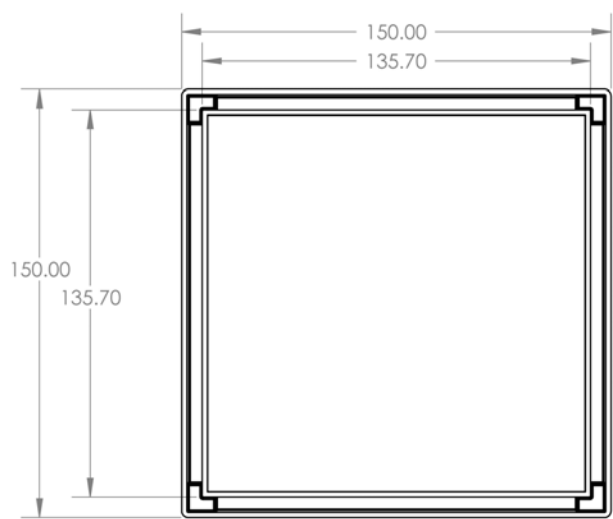

Project Name		

1. Note:
2. The installation of this product must be carried out strictly in accordance with the manufacturers / suppliers instructions
   - The Contractor should ensure the dimension specified correspond to the ID Drawing/s.
   - This product image is provided as a guide only and shall not be used to establish true colour representation.