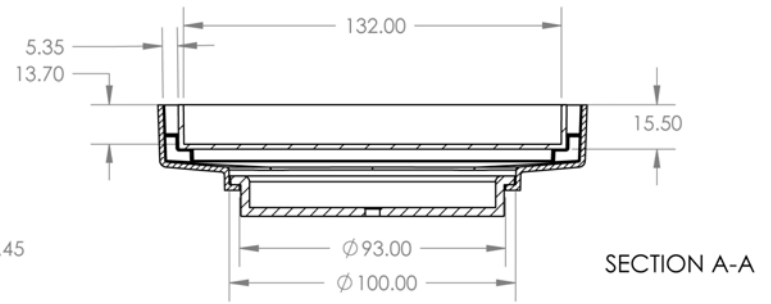

Project Name		

Description : 150x100mm Square Bermuda Floor Grate
 Manufacturer/Supplier : Bounty Brassware Australia www.bountybrassware.com.au
 Product Code : FWBER150100CP
 Finish : Chrome
 Material : DR Brass

Attached information:

- Note:
- The installation of this product must be carried out strictly in accordance with the manufacturers / suppliers instructions
 - The Contractor should ensure the dimension specified correspond to the ID Drawing/s.
 - This product image is provided as a guide only and shall not be used to establish true colour representation.

Project Name		

- Note:
- The installation of this product must be carried out strictly in accordance with the manufacturers / suppliers instructions
 - The Contractor should ensure the dimension specified correspond to the ID Drawing/s.
 - This product image is provided as a guide only and shall not be used to establish true colour representation.