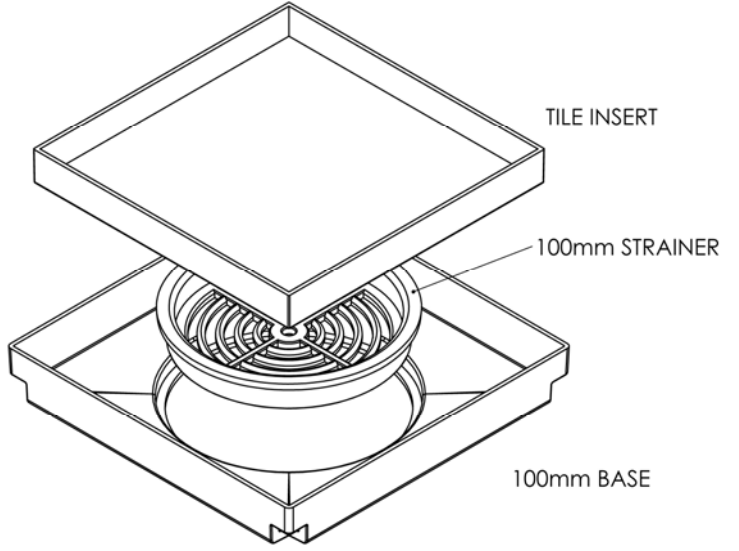

Project Name		

Description : 150x100mm Square Bermuda Floor Grate
 Manufacturer/Supplier : Bounty Brassware Australia www.bountybrassware.com.au
 Product Code : FWBER150100CP
 Finish : Chrome
 Material : DR Brass

Attached information:

- Note:
- The installation of this product must be carried out strictly in accordance with the manufacturers / suppliers instructions
 - The Contractor should ensure the dimension specified correspond to the ID Drawing/s.
 - This product image is provided as a guide only and shall not be used to establish true colour representation.

Project Name		

- Note:
- The installation of this product must be carried out strictly in accordance with the manufacturers / suppliers instructions
 - The Contractor should ensure the dimension specified correspond to the ID Drawing/s.
 - This product image is provided as a guide only and shall not be used to establish true colour representation.