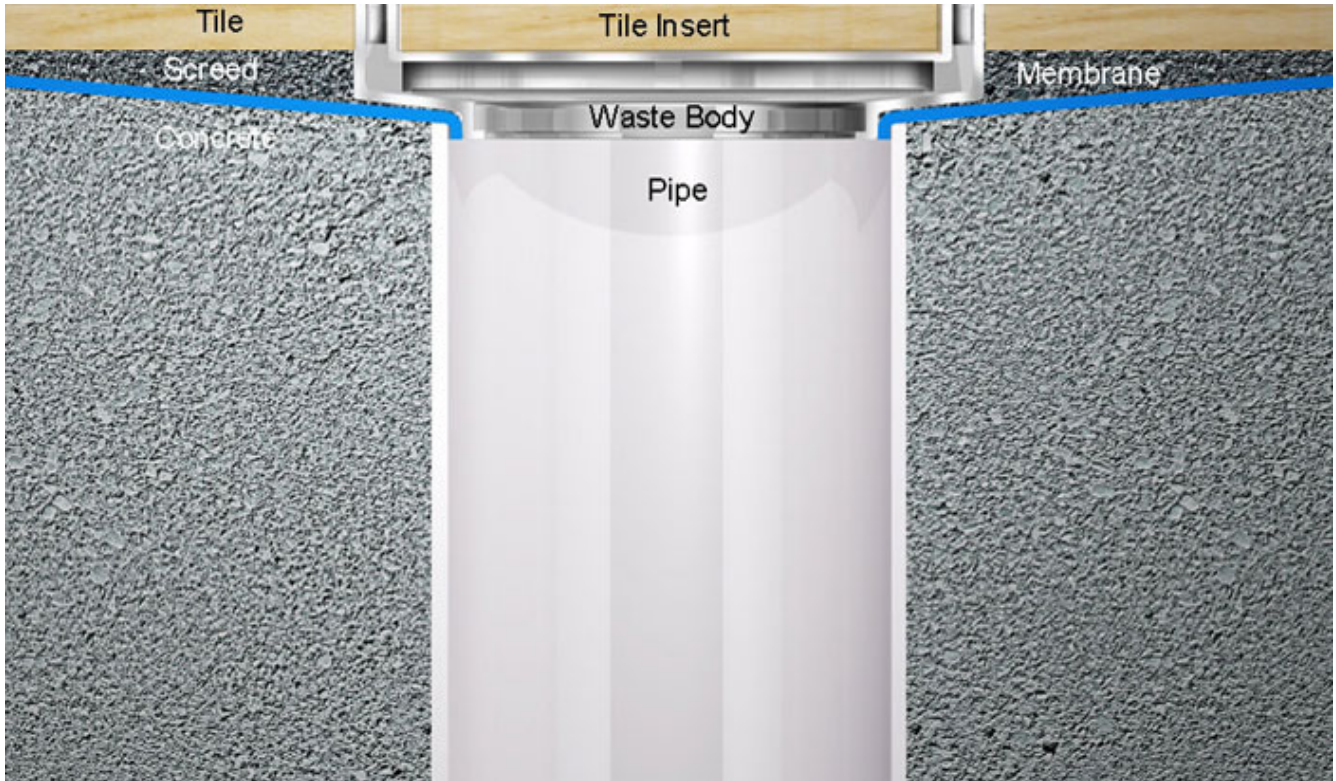

Project Name		

Description : 150x100mm Square Bermuda Floor Grate
 Manufacturer/Supplier : Bounty Brassware Australia www.bountybrassware.com.au
 Product Code : FWBER150100CP
 Finish : Chrome
 Material : DR Brass

Attached information:

- Note:
- The installation of this product must be carried out strictly in accordance with the manufacturers / suppliers instructions
 - The Contractor should ensure the dimension specified correspond to the ID Drawing/s.
 - This product image is provided as a guide only and shall not be used to establish true colour representation.