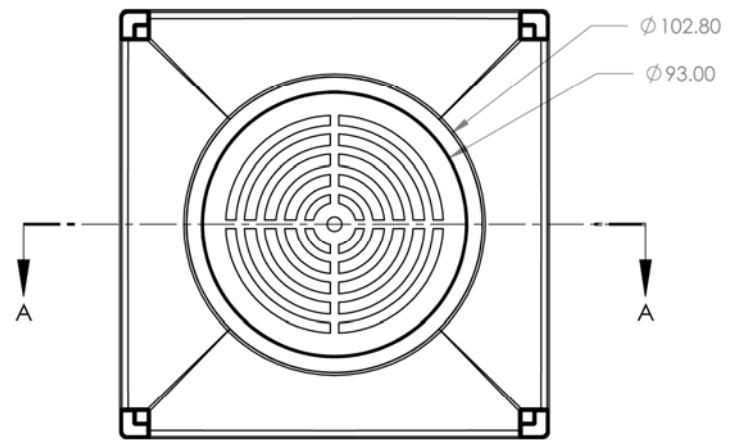

Project Name		

1. Note:
2. The installation of this product must be carried out strictly in accordance with the manufacturers / suppliers instructions
   - The Contractor should ensure the dimension specified correspond to the ID Drawing/s.
   - This product image is provided as a guide only and shall not be used to establish true colour representation.