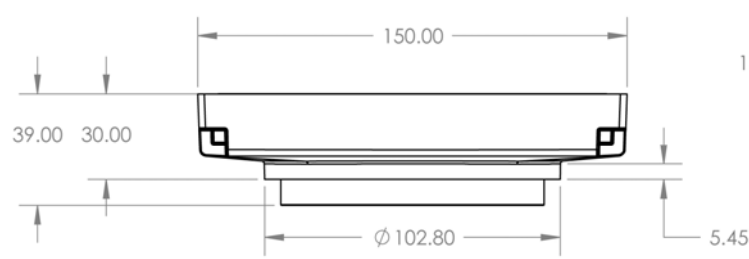

Project Name		

Description : 150x100mm Square Bermuda Floor Grate
 Manufacturer/Supplier : Bounty Brassware Australia www.bountybrassware.com.au
 Product Code : FWBER150100CP
 Finish : Chrome
 Material : DR Brass

Attached information:

- Note:
- The installation of this product must be carried out strictly in accordance with the manufacturers / suppliers instructions
 - The Contractor should ensure the dimension specified correspond to the ID Drawing/s.
 - This product image is provided as a guide only and shall not be used to establish true colour representation.

Project Name		

- Note:
- The installation of this product must be carried out strictly in accordance with the manufacturers / suppliers instructions
 - The Contractor should ensure the dimension specified correspond to the ID Drawing/s.
 - This product image is provided as a guide only and shall not be used to establish true colour representation.