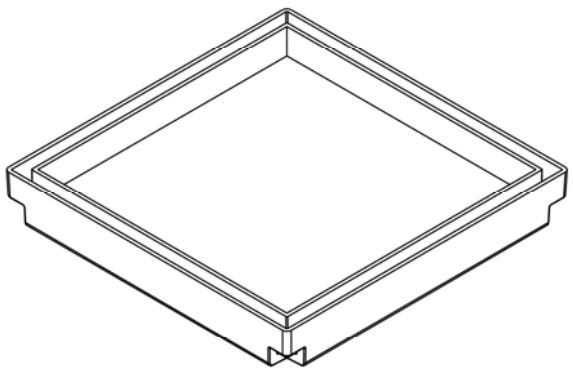

Project Name		

1. Note:
2. The installation of this product must be carried out strictly in accordance with the manufacturers / suppliers instructions
   - The Contractor should ensure the dimension specified correspond to the ID Drawing/s.
   - This product image is provided as a guide only and shall not be used to establish true colour representation.