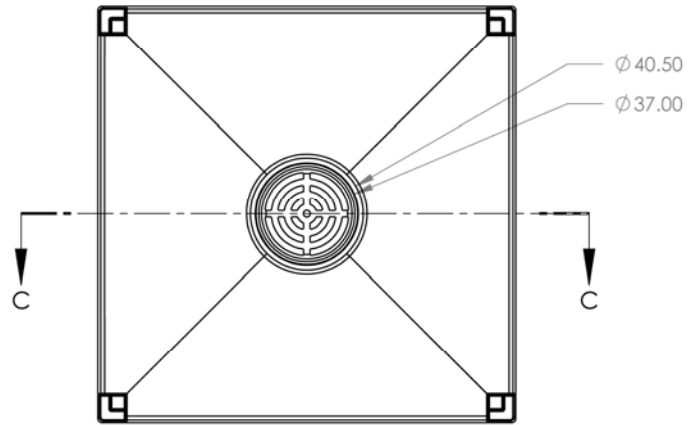

Project Name		

1. Note:
2. The installation of this product must be carried out strictly in accordance with the manufacturers / suppliers instructions
   - The Contractor should ensure the dimension specified correspond to the ID Drawing/s.
   - This product image is provided as a guide only and shall not be used to establish true colour representation.