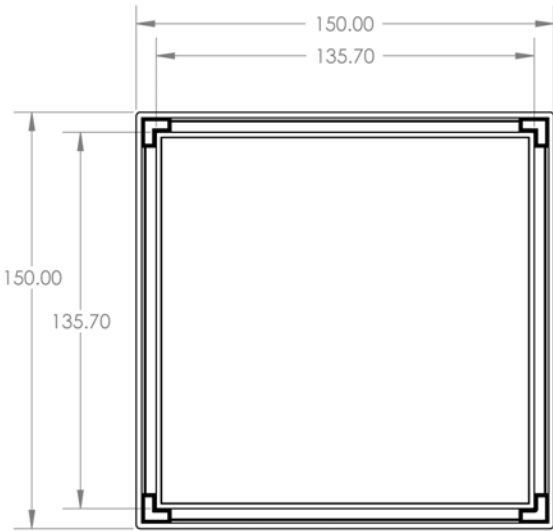

Project Name		

1. Note:
2. The installation of this product must be carried out strictly in accordance with the manufacturers / suppliers instructions
   - The Contractor should ensure the dimension specified correspond to the ID Drawing/s.
   - This product image is provided as a guide only and shall not be used to establish true colour representation.