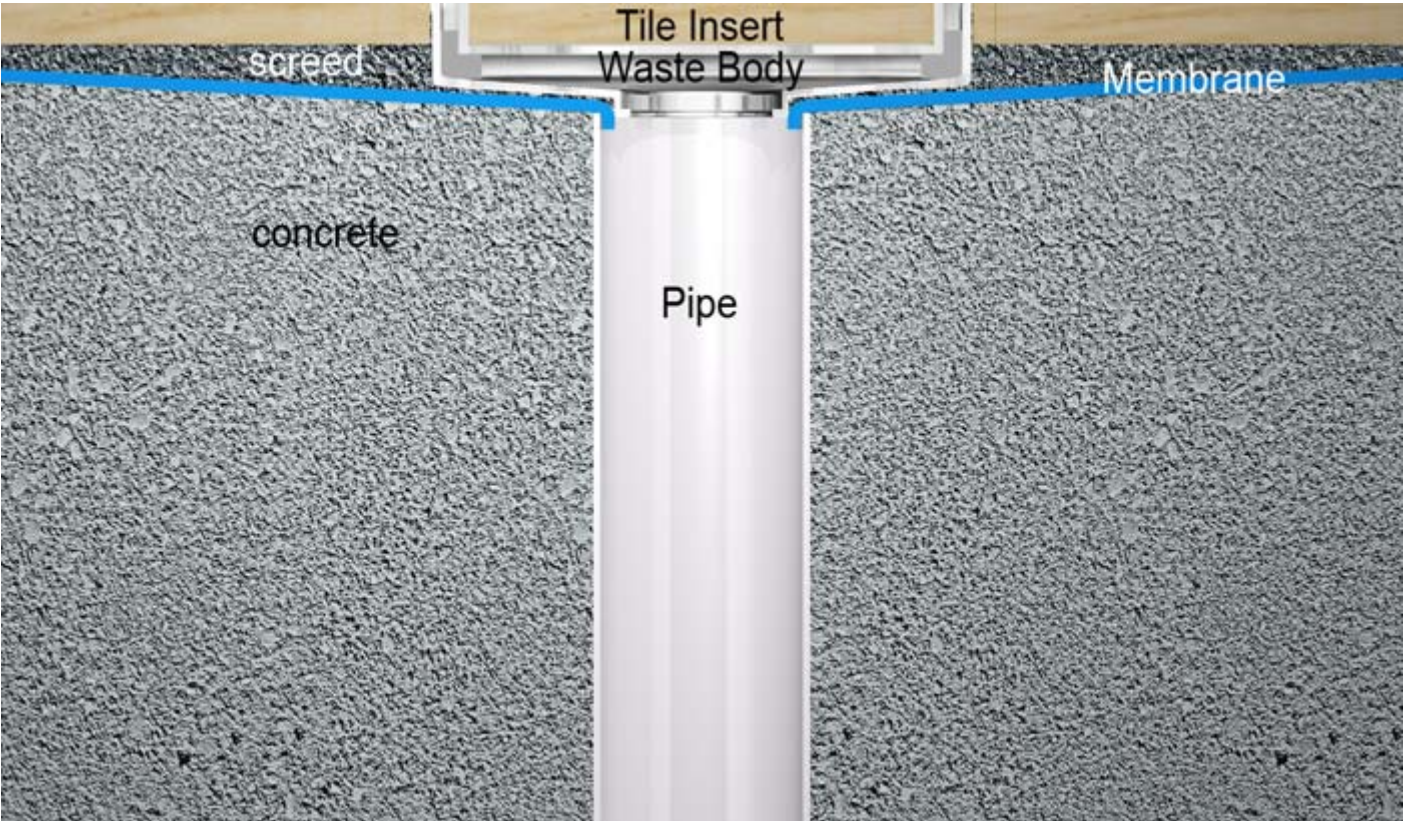

Project Name		

Description : 150x50mmSquare Bermuda Floor Grate
 Manufacturer/Supplier : Bounty Brassware Australia www.bountybrassware.com.au
 Product Code : FWBER15050CP
 Finish : Chrome
 Material : DR Brass

Attached information:

- Note:
- The installation of this product must be carried out strictly in accordance with the manufacturers / suppliers instructions
 - The Contractor should ensure the dimension specified correspond to the ID Drawing/s.
 - This product image is provided as a guide only and shall not be used to establish true colour representation.