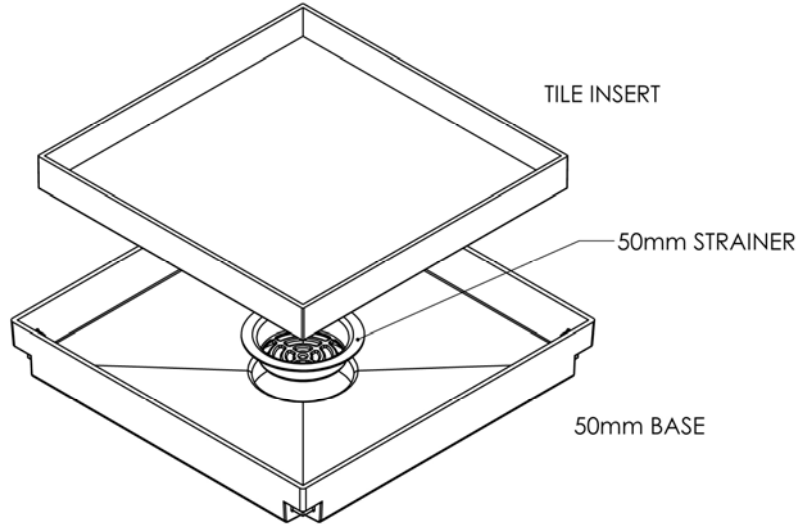

Project Name		

Description : 150x50mmSquare Bermuda Floor Grate
 Manufacturer/Supplier : Bounty Brassware Australia www.bountybrassware.com.au
 Product Code : FWBER15050CP
 Finish : Chrome
 Material : DR Brass

Attached information:

- Note:
- The installation of this product must be carried out strictly in accordance with the manufacturers / suppliers instructions
 - The Contractor should ensure the dimension specified correspond to the ID Drawing/s.
 - This product image is provided as a guide only and shall not be used to establish true colour representation.

Project Name		

- Note:
- The installation of this product must be carried out strictly in accordance with the manufacturers / suppliers instructions
 - The Contractor should ensure the dimension specified correspond to the ID Drawing/s.
 - This product image is provided as a guide only and shall not be used to establish true colour representation.