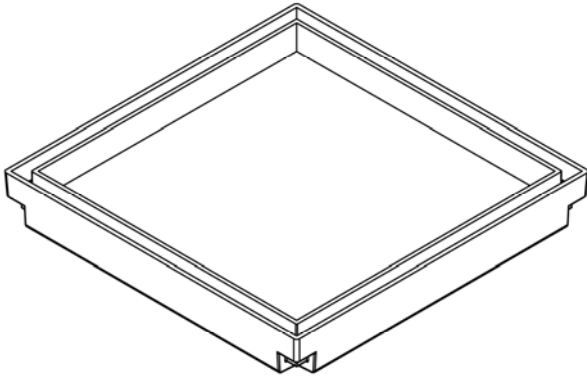

Project Name		

1. Note:
2. The installation of this product must be carried out strictly in accordance with the manufacturers / suppliers instructions
   - The Contractor should ensure the dimension specified correspond to the ID Drawing/s.
   - This product image is provided as a guide only and shall not be used to establish true colour representation.