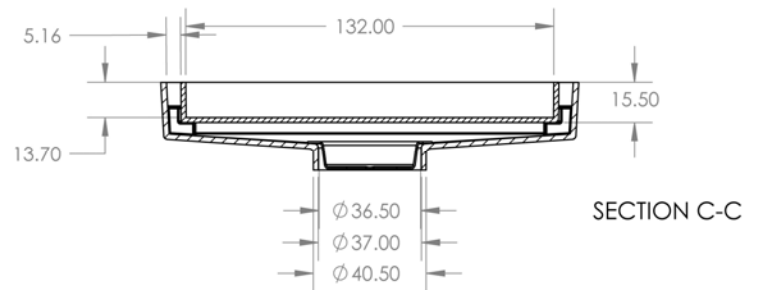

Project Name		

Description : 150x50mmSquare Bermuda Floor Grate
 Manufacturer/Supplier : Bounty Brassware Australia www.bountybrassware.com.au
 Product Code : FWBER15050CP
 Finish : Chrome
 Material : DR Brass

Attached information:

- Note:
- The installation of this product must be carried out strictly in accordance with the manufacturers / suppliers instructions
 - The Contractor should ensure the dimension specified correspond to the ID Drawing/s.
 - This product image is provided as a guide only and shall not be used to establish true colour representation.

Project Name		

- Note:
- The installation of this product must be carried out strictly in accordance with the manufacturers / suppliers instructions
 - The Contractor should ensure the dimension specified correspond to the ID Drawing/s.
 - This product image is provided as a guide only and shall not be used to establish true colour representation.