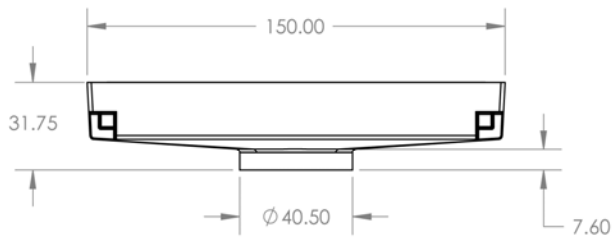

Project Name		

Description : 150x50mmSquare Bermuda Floor Grate
 Manufacturer/Supplier : Bounty Brassware Australia www.bountybrassware.com.au
 Product Code : FWBER15050CP
 Finish : Chrome
 Material : DR Brass

Attached information:

- Note:
- The installation of this product must be carried out strictly in accordance with the manufacturers / suppliers instructions
 - The Contractor should ensure the dimension specified correspond to the ID Drawing/s.
 - This product image is provided as a guide only and shall not be used to establish true colour representation.

Project Name		

- Note:
- The installation of this product must be carried out strictly in accordance with the manufacturers / suppliers instructions
 - The Contractor should ensure the dimension specified correspond to the ID Drawing/s.
 - This product image is provided as a guide only and shall not be used to establish true colour representation.