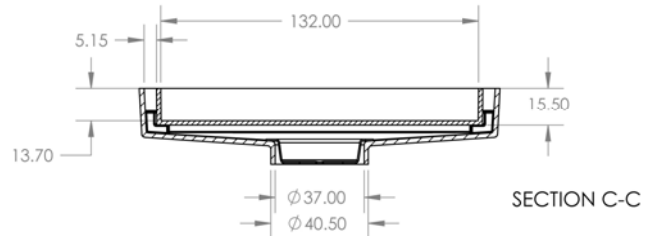

Project Name		

Description : 150x50mm Square Bermuda Flipper Floor Grate
 Manufacturer/Supplier : Bounty Brassware Australia www.bountybrassware.com.au
 Product Code : FWBERFLIP15050CP
 Finish : Chrome
 Material : DR Brass

Attached information:

- Note:
- The installation of this product must be carried out strictly in accordance with the manufacturers / suppliers instructions
 - The Contractor should ensure the dimension specified correspond to the ID Drawing/s.
 - This product image is provided as a guide only and shall not be used to establish true colour representation.

Project Name		

Note:

- The installation of this product must be carried out strictly in accordance with the manufacturers / suppliers instructions
- The Contractor should ensure the dimension specified correspond to the ID Drawing/s.
- This product image is provided as a guide only and shall not be used to establish true colour representation.