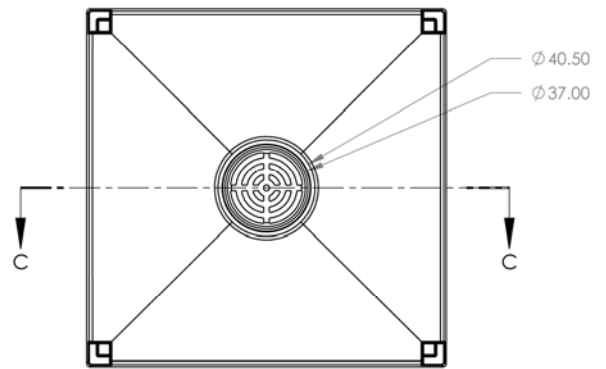

Project Name		

Note:

- The installation of this product must be carried out strictly in accordance with the manufacturers / suppliers instructions
- The Contractor should ensure the dimension specified correspond to the ID Drawing/s.
- This product image is provided as a guide only and shall not be used to establish true colour representation.