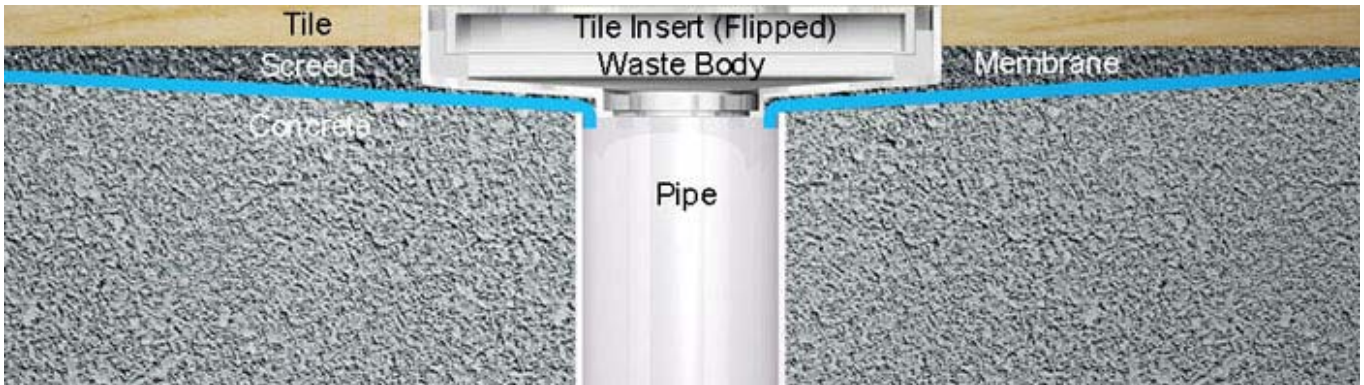

Project Name		

Description : 150x50mm Square Bermuda Flipper Floor Grate
Manufacturer/Supplier : Bounty Brassware Australia www.bountybrassware.com.au
Product Code : FWBERFLIP15050CP
Finish : Chrome
Material : DR Brass

Attached information:

1. Note:
2. The installation of this product must be carried out strictly in accordance with the manufacturers / suppliers instructions
   - The Contractor should ensure the dimension specified correspond to the ID Drawing/s.
   - This product image is provided as a guide only and shall not be used to establish true colour representation.