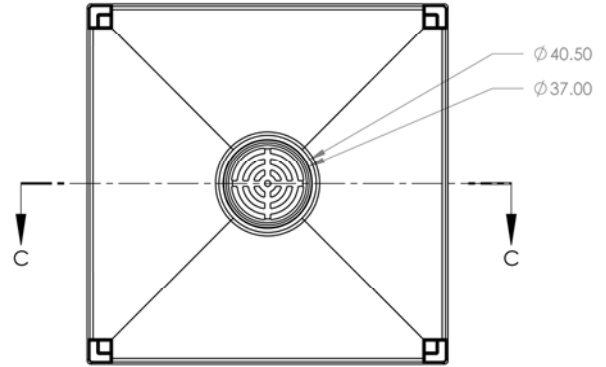

Project Name		

Note:

- The installation of this product must be carried out strictly in accordance with the manufacturers / suppliers instructions
- The Contractor should ensure the dimension specified correspond to the ID Drawing/s.
- This product image is provided as a guide only and shall not be used to establish true colour representation.