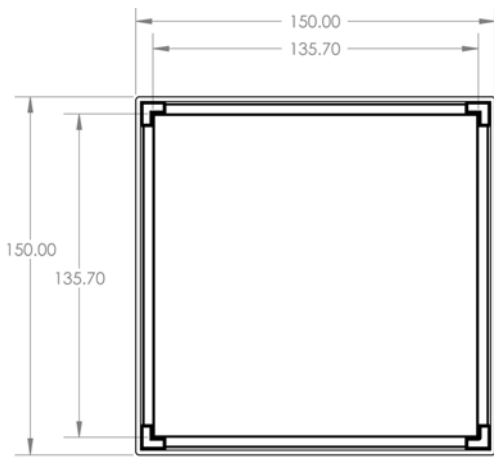

Project Name		

Note:

- The installation of this product must be carried out strictly in accordance with the manufacturers / suppliers instructions
- The Contractor should ensure the dimension specified correspond to the ID Drawing/s.
- This product image is provided as a guide only and shall not be used to establish true colour representation.