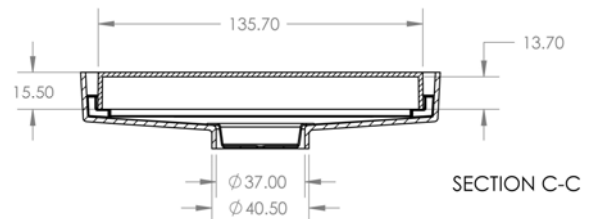

Project Name		

Description : 150x50mm Square Bermuda Flipper Floor Grate
 Manufacturer/Supplier : Bounty Brassware Australia www.bountybrassware.com.au
 Product Code : FWBERFLIP15050CP
 Finish : Chrome
 Material : DR Brass

Attached information:

- Note:
- The installation of this product must be carried out strictly in accordance with the manufacturers / suppliers instructions
 - The Contractor should ensure the dimension specified correspond to the ID Drawing/s.
 - This product image is provided as a guide only and shall not be used to establish true colour representation.

Project Name		

Note:

- The installation of this product must be carried out strictly in accordance with the manufacturers / suppliers instructions
- The Contractor should ensure the dimension specified correspond to the ID Drawing/s.
- This product image is provided as a guide only and shall not be used to establish true colour representation.