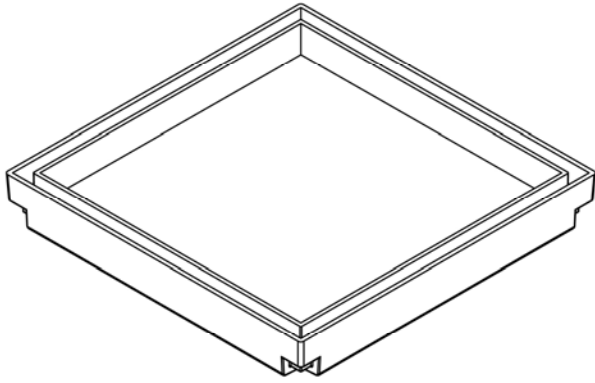

Project Name		

Note:

- The installation of this product must be carried out strictly in accordance with the manufacturers / suppliers instructions
- The Contractor should ensure the dimension specified correspond to the ID Drawing/s.
- This product image is provided as a guide only and shall not be used to establish true colour representation.