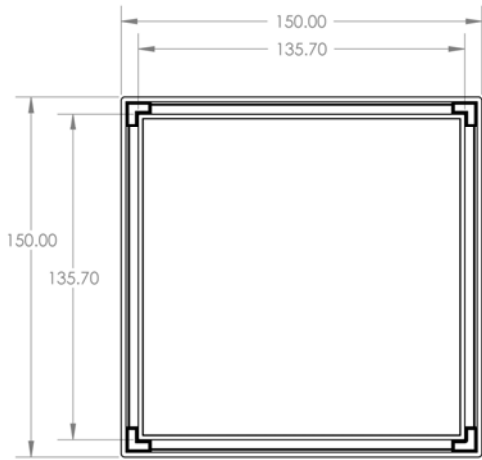

Project Name		

Note:

- The installation of this product must be carried out strictly in accordance with the manufacturers / suppliers instructions
- The Contractor should ensure the dimension specified correspond to the ID Drawing/s.
- This product image is provided as a guide only and shall not be used to establish true colour representation.