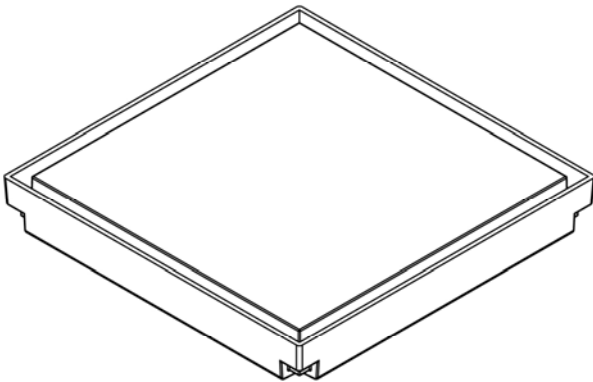

Project Name		

Note:

- The installation of this product must be carried out strictly in accordance with the manufacturers / suppliers instructions
- The Contractor should ensure the dimension specified correspond to the ID Drawing/s.
- This product image is provided as a guide only and shall not be used to establish true colour representation.