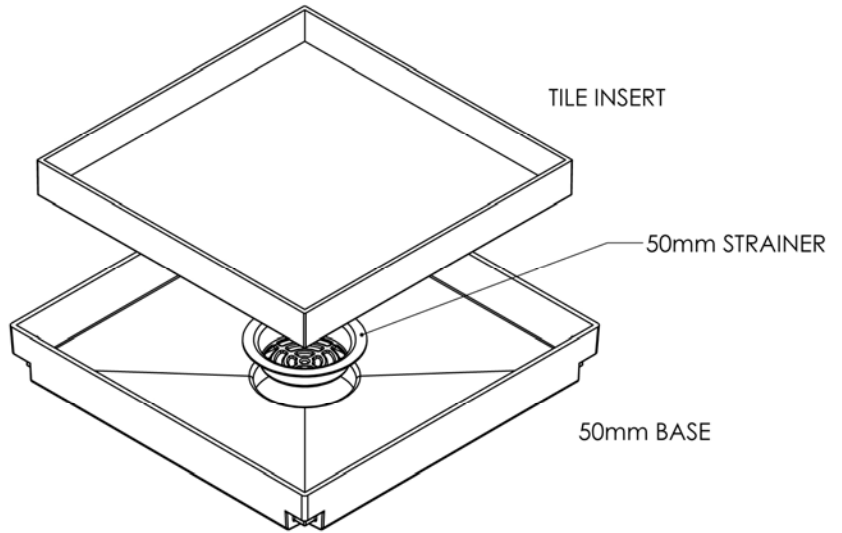

Project Name		

Description : 150x50mm Square Bermuda Flipper Floor Grate
 Manufacturer/Supplier : Bounty Brassware Australia www.bountybrassware.com.au
 Product Code : FWBERFLIP15050CP
 Finish : Chrome
 Material : DR Brass

Attached information:

- Note:
- The installation of this product must be carried out strictly in accordance with the manufacturers / suppliers instructions
 - The Contractor should ensure the dimension specified correspond to the ID Drawing/s.
 - This product image is provided as a guide only and shall not be used to establish true colour representation.

Project Name		

Note:

- The installation of this product must be carried out strictly in accordance with the manufacturers / suppliers instructions
- The Contractor should ensure the dimension specified correspond to the ID Drawing/s.
- This product image is provided as a guide only and shall not be used to establish true colour representation.