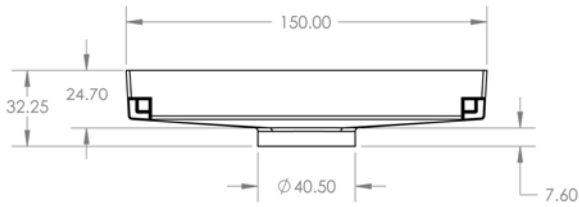

Project Name		

Description : 150x50mm Square Bermuda Flipper Floor Grate
 Manufacturer/Supplier : Bounty Brassware Australia www.bountybrassware.com.au
 Product Code : FWBERFLIP15050CP
 Finish : Chrome
 Material : DR Brass

Attached information:

- Note:
- The installation of this product must be carried out strictly in accordance with the manufacturers / suppliers instructions
 - The Contractor should ensure the dimension specified correspond to the ID Drawing/s.
 - This product image is provided as a guide only and shall not be used to establish true colour representation.

Project Name		

Note:

- The installation of this product must be carried out strictly in accordance with the manufacturers / suppliers instructions
- The Contractor should ensure the dimension specified correspond to the ID Drawing/s.
- This product image is provided as a guide only and shall not be used to establish true colour representation.