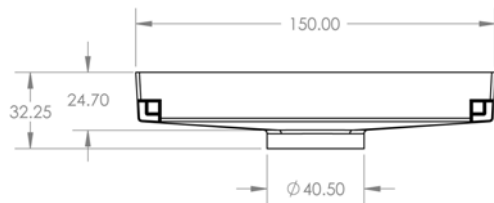

Project Name		

Description : 150x50mm Square Bermuda Flipper Floor Grate
 Manufacturer/Supplier : Bounty Brassware Australia www.bountybrassware.com.au
 Product Code : FWBERFLIP15050CP
 Finish : Chrome
 Material : DR Brass

Attached information:

- Note:
- The installation of this product must be carried out strictly in accordance with the manufacturers / suppliers instructions
 - The Contractor should ensure the dimension specified correspond to the ID Drawing/s.
 - This product image is provided as a guide only and shall not be used to establish true colour representation.

Project Name		

Note:

- The installation of this product must be carried out strictly in accordance with the manufacturers / suppliers instructions
- The Contractor should ensure the dimension specified correspond to the ID Drawing/s.
- This product image is provided as a guide only and shall not be used to establish true colour representation.