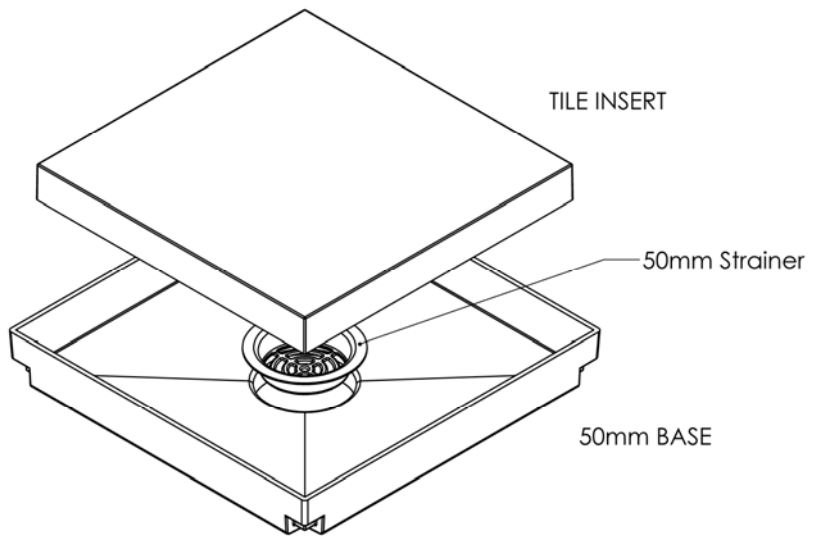

Project Name		

Description : 150x50mm Square Bermuda Flipper Floor Grate
 Manufacturer/Supplier : Bounty Brassware Australia www.bountybrassware.com.au
 Product Code : FWBERFLIP15050CP
 Finish : Chrome
 Material : DR Brass

Attached information:

- Note:
- The installation of this product must be carried out strictly in accordance with the manufacturers / suppliers instructions
 - The Contractor should ensure the dimension specified correspond to the ID Drawing/s.
 - This product image is provided as a guide only and shall not be used to establish true colour representation.

Project Name		

Note:

- The installation of this product must be carried out strictly in accordance with the manufacturers / suppliers instructions
- The Contractor should ensure the dimension specified correspond to the ID Drawing/s.
- This product image is provided as a guide only and shall not be used to establish true colour representation.