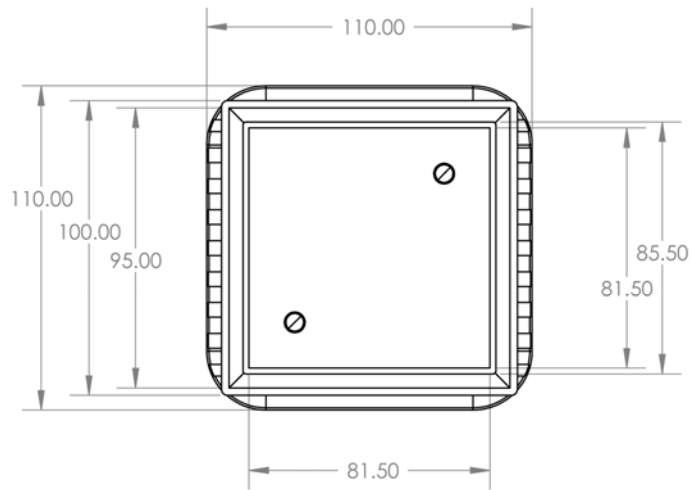

Project Name		

Description 50mm Square Bermuda Mega Floor Grate
 Manufacturer/Supplier Bounty Brassware Australia www.bountybrassware.com.au
 Product Code FWBERMEGA50CP
 Finish Chrome
 Material DR Brass

Attached information:

Note:

- The installation of this product must be carried out strictly in accordance with the manufacturers / suppliers instructions
- The Contractor should ensure the dimension specified correspond to the ID Drawing/s.
- This product image is provided as a guide only and shall not be used to establish true colour representation.
-

Project Name		

Note:

- The installation of this product must be carried out strictly in accordance with the manufacturers / suppliers instructions
- The Contractor should ensure the dimension specified correspond to the ID Drawing/s.
- This product image is provided as a guide only and shall not be used to establish true colour representation.
-