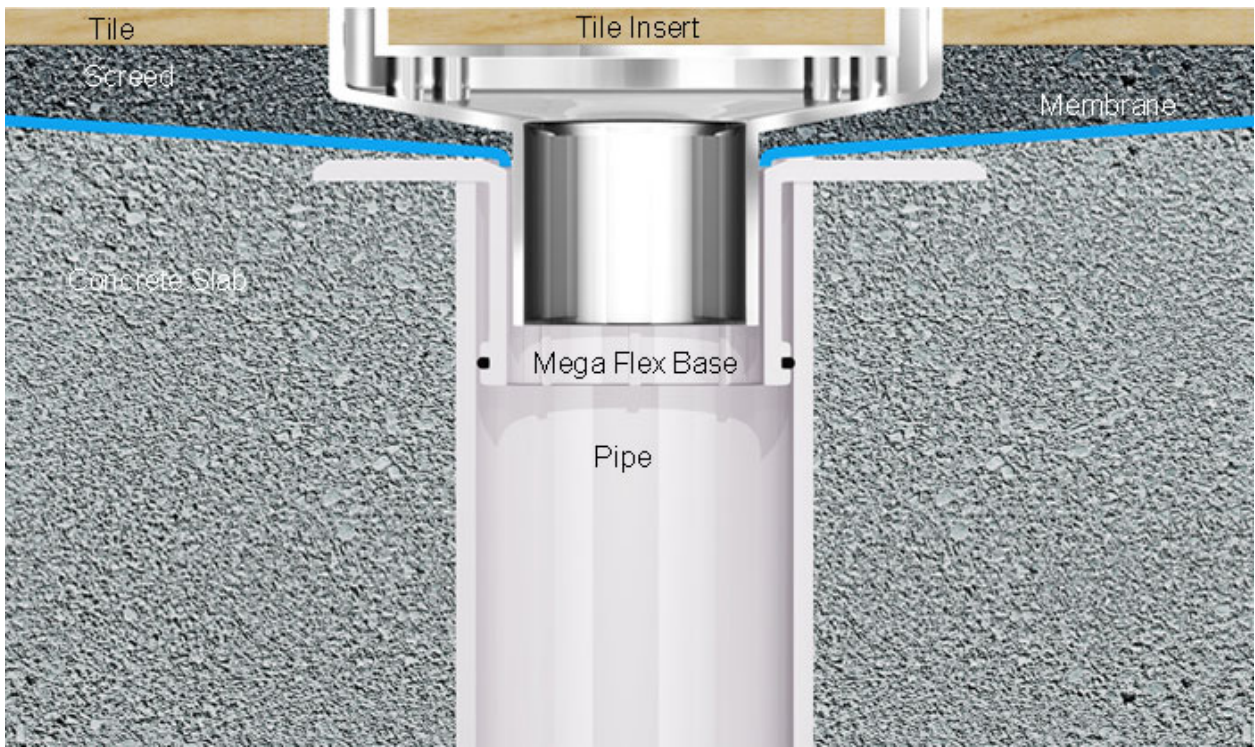

Project Name		

Description 50mm Square Bermuda Mega Floor Grate
 Manufacturer/Supplier Bounty Brassware Australia www.bountybrassware.com.au
 Product Code FWBERMEGA50CP
 Finish Chrome
 Material DR Brass

Attached information:

Note:

- The installation of this product must be carried out strictly in accordance with the manufacturers / suppliers instructions
- The Contractor should ensure the dimension specified correspond to the ID Drawing/s.
- This product image is provided as a guide only and shall not be used to establish true colour representation.
-