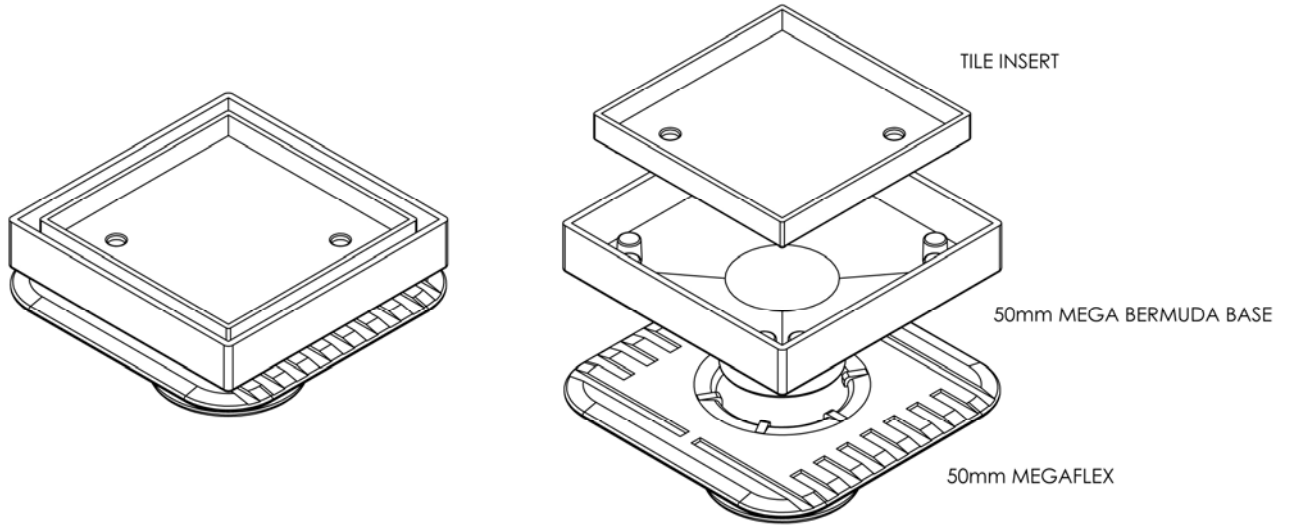

Project Name		

Description 50mm Square Bermuda Mega Floor Grate
 Manufacturer/Supplier Bounty Brassware Australia www.bountybrassware.com.au
 Product Code FWBERMEGA50CP
 Finish Chrome
 Material DR Brass

Attached information:

Note:

- The installation of this product must be carried out strictly in accordance with the manufacturers / suppliers instructions
- The Contractor should ensure the dimension specified correspond to the ID Drawing/s.
- This product image is provided as a guide only and shall not be used to establish true colour representation.
-

Project Name		

Note:

- The installation of this product must be carried out strictly in accordance with the manufacturers / suppliers instructions
- The Contractor should ensure the dimension specified correspond to the ID Drawing/s.
- This product image is provided as a guide only and shall not be used to establish true colour representation.
-