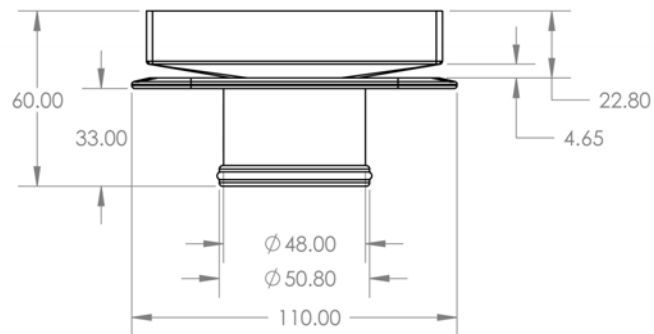

Project Name		

Description 50mm Square Bermuda Mega Floor Grate
 Manufacturer/Supplier Bounty Brassware Australia www.bountybrassware.com.au
 Product Code FWBERMEGA50CP
 Finish Chrome
 Material DR Brass

Attached information:

Note:

- The installation of this product must be carried out strictly in accordance with the manufacturers / suppliers instructions
- The Contractor should ensure the dimension specified correspond to the ID Drawing/s.
- This product image is provided as a guide only and shall not be used to establish true colour representation.
-

Project Name		

Note:

- The installation of this product must be carried out strictly in accordance with the manufacturers / suppliers instructions
- The Contractor should ensure the dimension specified correspond to the ID Drawing/s.
- This product image is provided as a guide only and shall not be used to establish true colour representation.
-