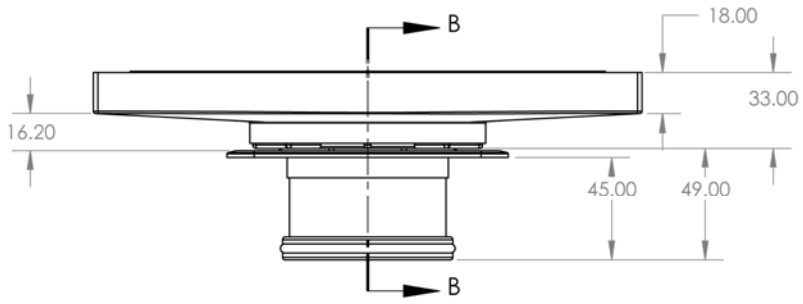

Project Name		

Description : 80mm Triangle Bermuda Mega Floor Grate  
 Manufacturer/Supplier : Bounty Brassware Australia [www.bountybrassware.com.au](http://www.bountybrassware.com.au)  
 Product Code : FWBERMEGATRI80CP  
 Finish : Chrome  
 Material : DR Brass

Attached information:

- Note:
- The installation of this product must be carried out strictly in accordance with the manufacturers / suppliers instructions
  - The Contractor should ensure the dimension specified correspond to the ID Drawing/s.
  - This product image is provided as a guide only and shall not be used to establish true colour representation.

Project Name		

- Note:
- The installation of this product must be carried out strictly in accordance with the manufacturers / suppliers instructions
  - The Contractor should ensure the dimension specified correspond to the ID Drawing/s.
  - This product image is provided as a guide only and shall not be used to establish true colour representation.