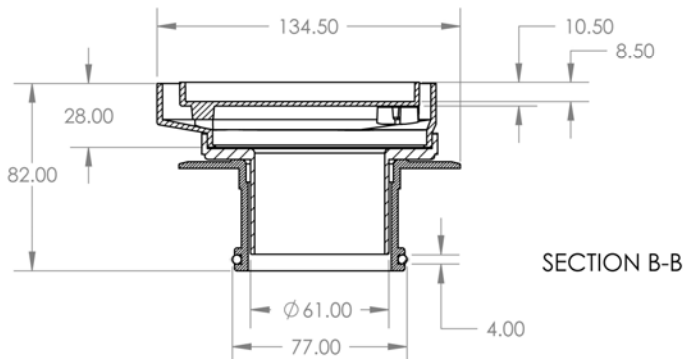

Project Name		

Description : 80mm Triangle Bermuda Mega Floor Grate  
 Manufacturer/Supplier : Bounty Brassware Australia [www.bountybrassware.com.au](http://www.bountybrassware.com.au)  
 Product Code : FWBERMEGATRI80CP  
 Finish : Chrome  
 Material : DR Brass

Attached information:

- Note:
- The installation of this product must be carried out strictly in accordance with the manufacturers / suppliers instructions
  - The Contractor should ensure the dimension specified correspond to the ID Drawing/s.
  - This product image is provided as a guide only and shall not be used to establish true colour representation.

Project Name		

- Note:
- The installation of this product must be carried out strictly in accordance with the manufacturers / suppliers instructions
  - The Contractor should ensure the dimension specified correspond to the ID Drawing/s.
  - This product image is provided as a guide only and shall not be used to establish true colour representation.