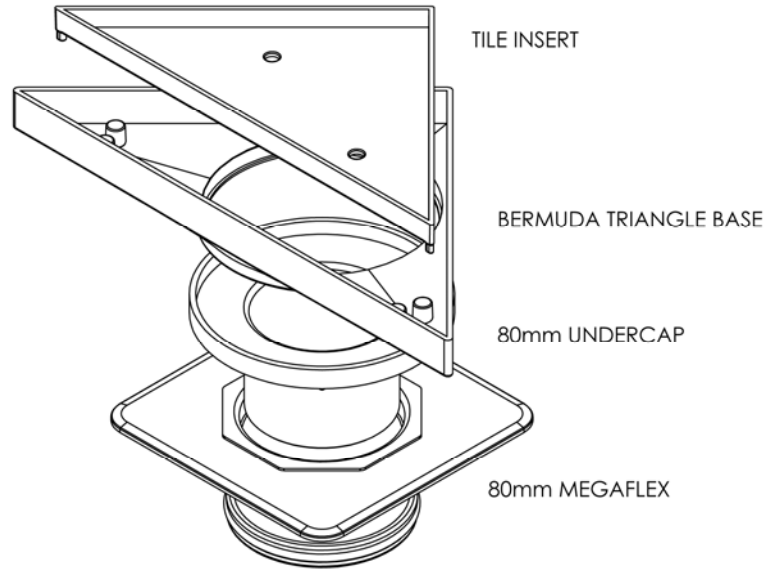

Project Name		

Description : 80mm Triangle Bermuda Mega Floor Grate  
 Manufacturer/Supplier : Bounty Brassware Australia [www.bountybrassware.com.au](http://www.bountybrassware.com.au)  
 Product Code : FWBERMEGATRI80CP  
 Finish : Chrome  
 Material : DR Brass

Attached information:

- Note:
- The installation of this product must be carried out strictly in accordance with the manufacturers / suppliers instructions
  - The Contractor should ensure the dimension specified correspond to the ID Drawing/s.
  - This product image is provided as a guide only and shall not be used to establish true colour representation.

Project Name		

- Note:
- The installation of this product must be carried out strictly in accordance with the manufacturers / suppliers instructions
  - The Contractor should ensure the dimension specified correspond to the ID Drawing/s.
  - This product image is provided as a guide only and shall not be used to establish true colour representation.