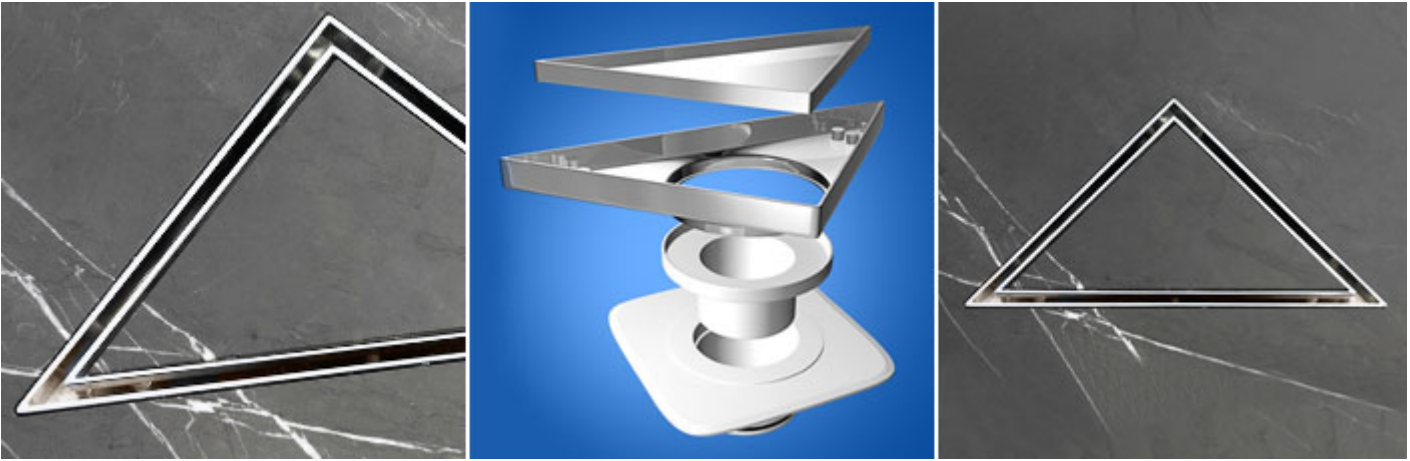

Project Name		

Description : 80mm Triangle Bermuda Mega Floor Grate
Manufacturer/Supplier : Bounty Brassware Australia www.bountybrassware.com.au
Product Code : FWBERMEGATRI80CP
Finish : Chrome
Material : DR Brass

Attached information:

1. Note:
2. The installation of this product must be carried out strictly in accordance with the manufacturers / suppliers instructions
   - The Contractor should ensure the dimension specified correspond to the ID Drawing/s.
   - This product image is provided as a guide only and shall not be used to establish true colour representation.