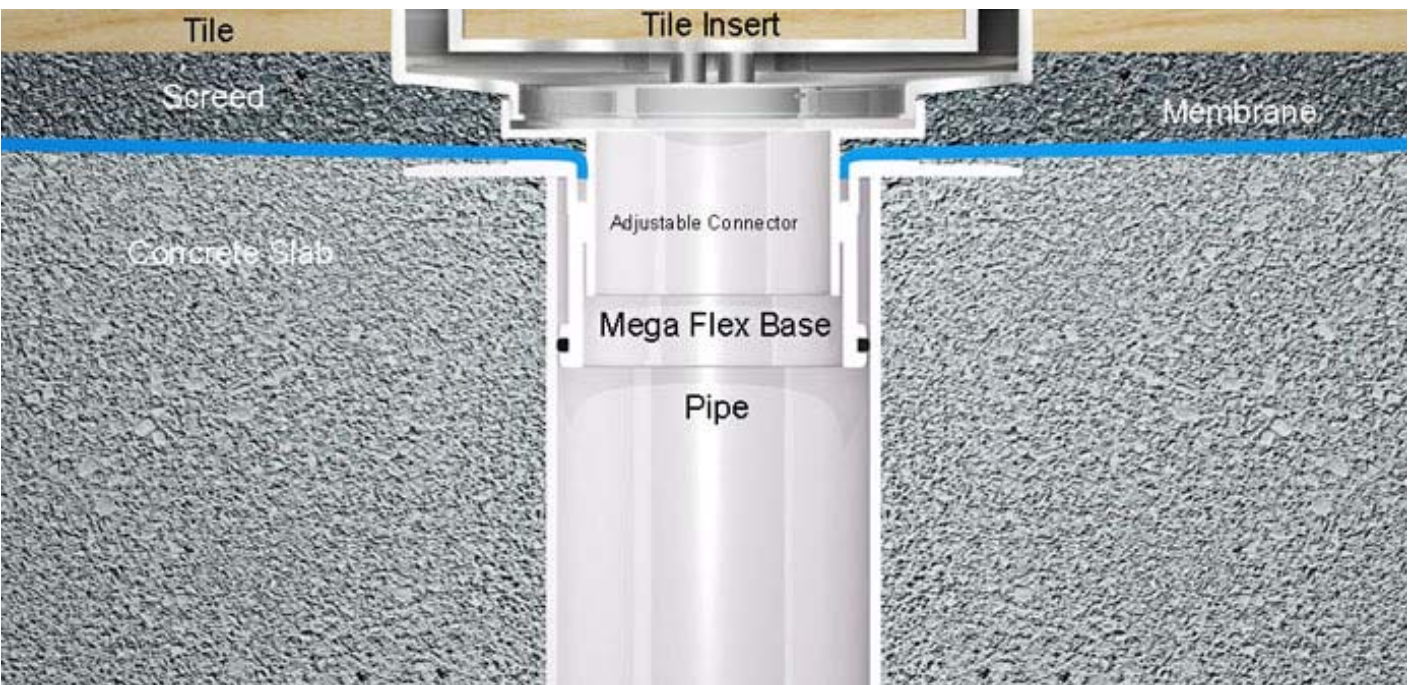

Project Name		

Description : 80mm Triangle Bermuda Mega Floor Grate  
 Manufacturer/Supplier : Bounty Brassware Australia [www.bountybrassware.com.au](http://www.bountybrassware.com.au)  
 Product Code : FWBERMEGATRI80CP  
 Finish : Chrome  
 Material : DR Brass

Attached information:

- Note:
- The installation of this product must be carried out strictly in accordance with the manufacturers / suppliers instructions
  - The Contractor should ensure the dimension specified correspond to the ID Drawing/s.
  - This product image is provided as a guide only and shall not be used to establish true colour representation.