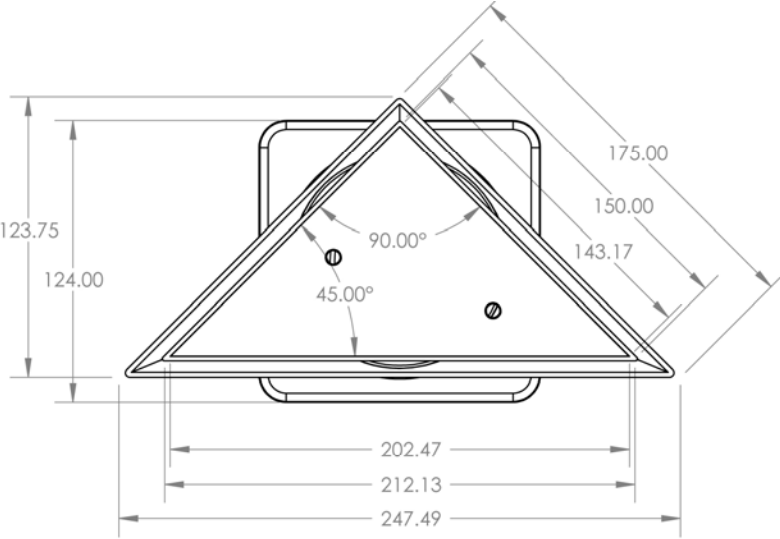

Project Name		

Description : 80mm Triangle Bermuda Mega Floor Grate  
 Manufacturer/Supplier : Bounty Brassware Australia [www.bountybrassware.com.au](http://www.bountybrassware.com.au)  
 Product Code : FWBERMEGATRI80CP  
 Finish : Chrome  
 Material : DR Brass

Attached information:

- Note:
- The installation of this product must be carried out strictly in accordance with the manufacturers / suppliers instructions
  - The Contractor should ensure the dimension specified correspond to the ID Drawing/s.
  - This product image is provided as a guide only and shall not be used to establish true colour representation.

Project Name		

- Note:
- The installation of this product must be carried out strictly in accordance with the manufacturers / suppliers instructions
  - The Contractor should ensure the dimension specified correspond to the ID Drawing/s.
  - This product image is provided as a guide only and shall not be used to establish true colour representation.