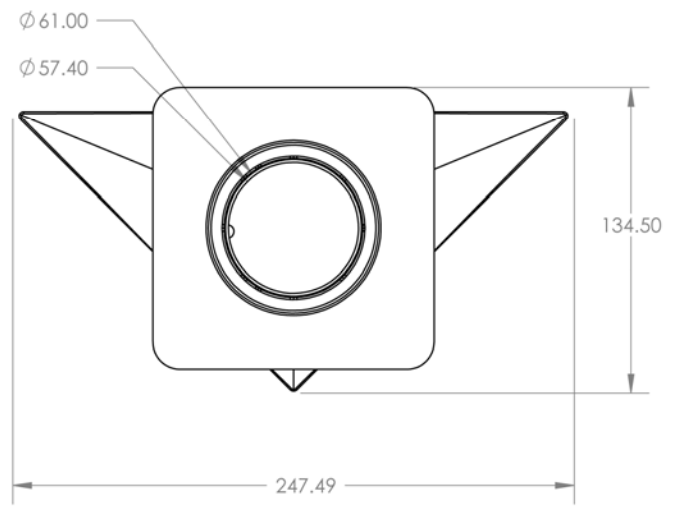

Project Name		

Description : 80mm Triangle Bermuda Mega Floor Grate  
 Manufacturer/Supplier : Bounty Brassware Australia [www.bountybrassware.com.au](http://www.bountybrassware.com.au)  
 Product Code : FWBERMEGATRI80CP  
 Finish : Chrome  
 Material : DR Brass

Attached information:

- Note:
- The installation of this product must be carried out strictly in accordance with the manufacturers / suppliers instructions
  - The Contractor should ensure the dimension specified correspond to the ID Drawing/s.
  - This product image is provided as a guide only and shall not be used to establish true colour representation.

Project Name		

- Note:
- The installation of this product must be carried out strictly in accordance with the manufacturers / suppliers instructions
  - The Contractor should ensure the dimension specified correspond to the ID Drawing/s.
  - This product image is provided as a guide only and shall not be used to establish true colour representation.