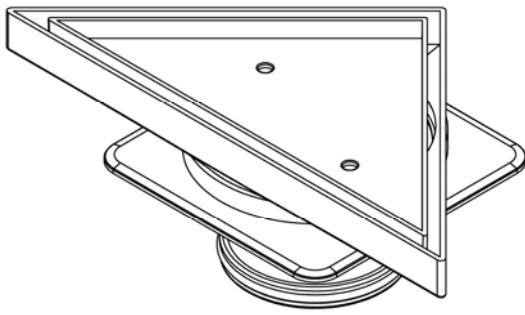

Project Name		

1. Note:
2. The installation of this product must be carried out strictly in accordance with the manufacturers / suppliers instructions
   - The Contractor should ensure the dimension specified correspond to the ID Drawing/s.
   - This product image is provided as a guide only and shall not be used to establish true colour representation.