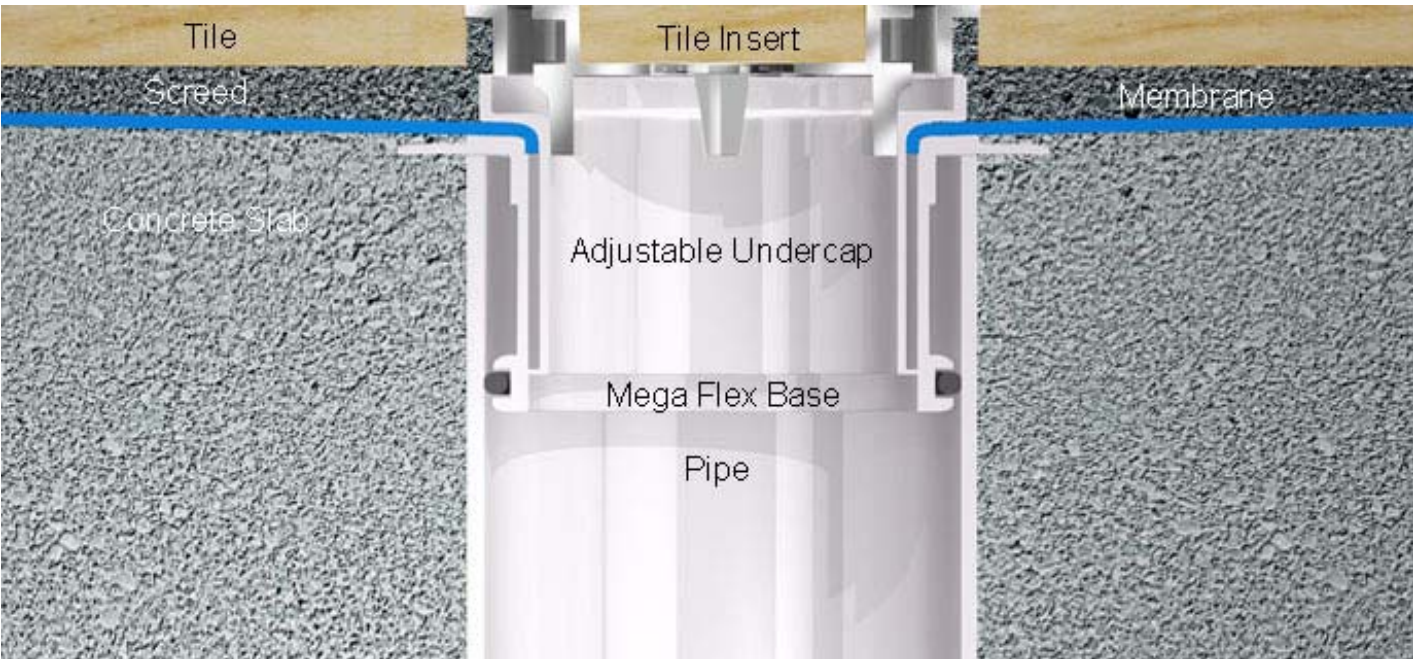

Project Name		

Description : 100mm Round Bermuda Mega Floor Grate
 Manufacturer/Supplier : Bounty Brassware Australia www.bountybrassware.com.au
 Product Code : FWBERMEGARD100CP
 Finish : Chrome
 Material : DR Brass

Attached information:

- Note:
- The installation of this product must be carried out strictly in accordance with the manufacturers / suppliers instructions
 - The Contractor should ensure the dimension specified correspond to the ID Drawing/s.
 - This product image is provided as a guide only and shall not be used to establish true colour representation.