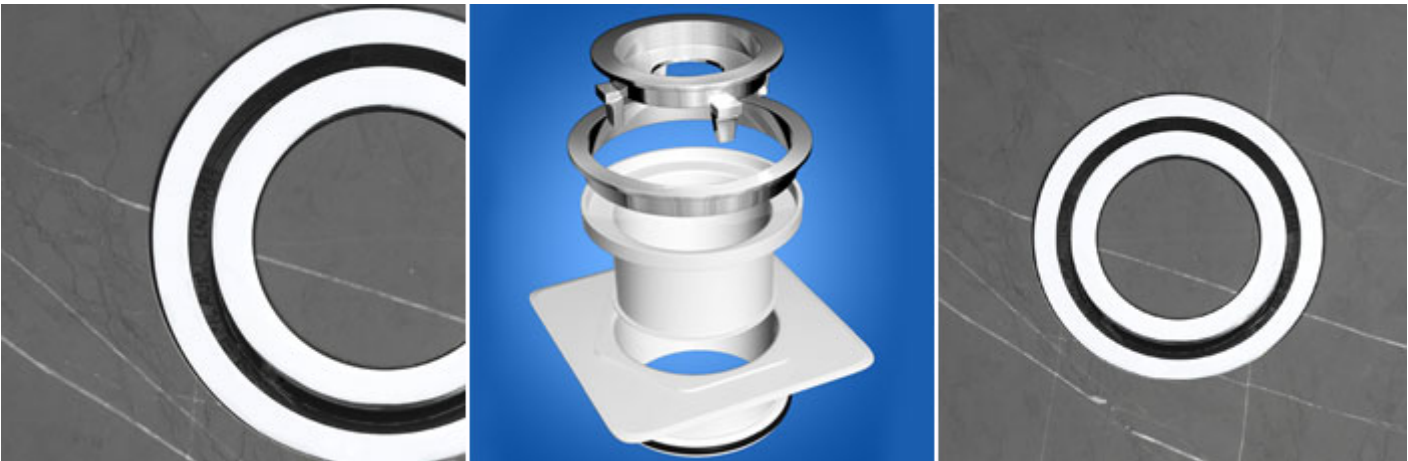

Project Name		

Description : 100mm Round Bermuda Mega Floor Grate
Manufacturer/Supplier : Bounty Brassware Australia www.bountybrassware.com.au
Product Code : FWBERMEGARD100CP
Finish : Chrome
Material : DR Brass

Attached information:

1. Note:
2. The installation of this product must be carried out strictly in accordance with the manufacturers / suppliers instructions
   - The Contractor should ensure the dimension specified correspond to the ID Drawing/s.
   - This product image is provided as a guide only and shall not be used to establish true colour representation.