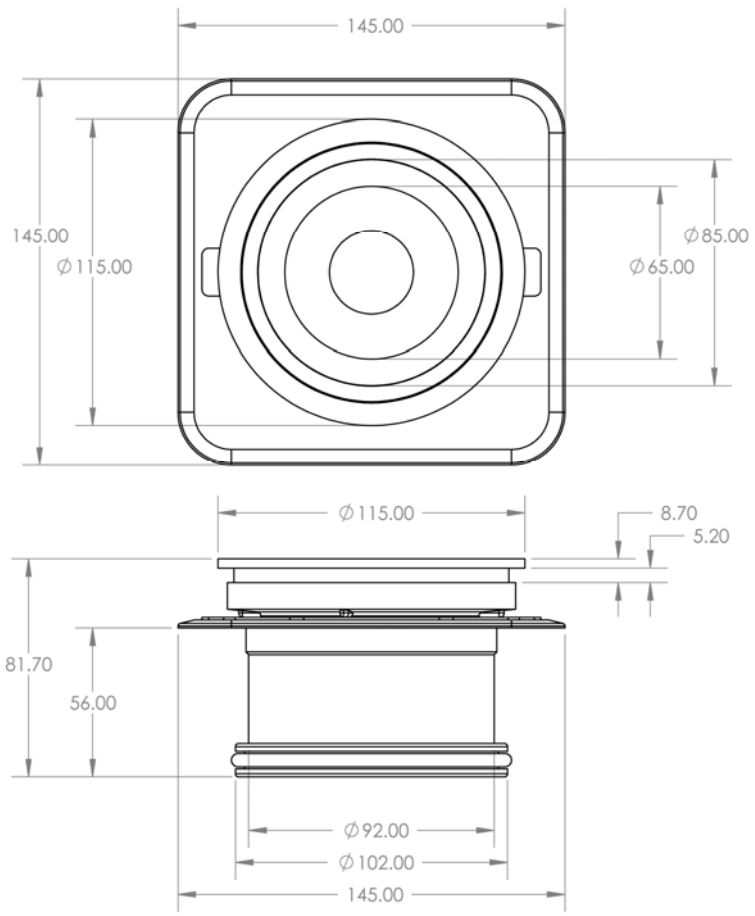

Project Name		

Description : 100mm Round Bermuda Mega Floor Grate
 Manufacturer/Supplier : Bounty Brassware Australia www.bountybrassware.com.au
 Product Code : FWBERMEGARD100CP
 Finish : Chrome
 Material : DR Brass

Attached information:

- Note:
- The installation of this product must be carried out strictly in accordance with the manufacturers / suppliers instructions
 - The Contractor should ensure the dimension specified correspond to the ID Drawing/s.
 - This product image is provided as a guide only and shall not be used to establish true colour representation.

Project Name		

- Note:
- The installation of this product must be carried out strictly in accordance with the manufacturers / suppliers instructions
 - The Contractor should ensure the dimension specified correspond to the ID Drawing/s.
 - This product image is provided as a guide only and shall not be used to establish true colour representation.