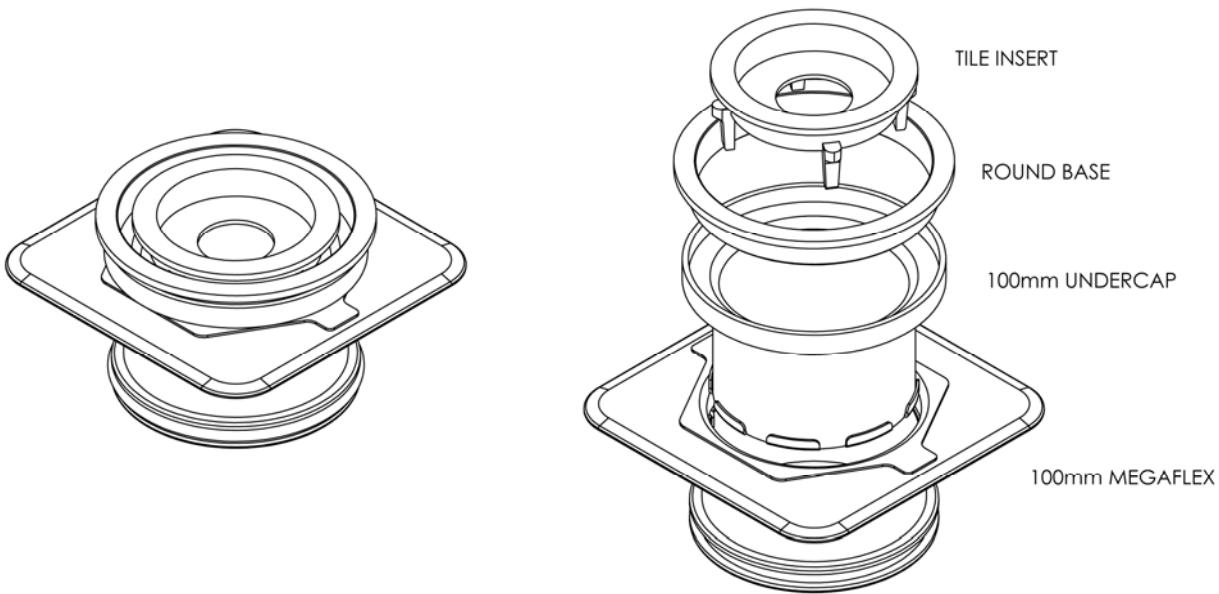

Project Name		

Description : 100mm Round Bermuda Mega Floor Grate
 Manufacturer/Supplier : Bounty Brassware Australia www.bountybrassware.com.au
 Product Code : FWBERMEGARD100CP
 Finish : Chrome
 Material : DR Brass

Attached information:

- Note:
- The installation of this product must be carried out strictly in accordance with the manufacturers / suppliers instructions
 - The Contractor should ensure the dimension specified correspond to the ID Drawing/s.
 - This product image is provided as a guide only and shall not be used to establish true colour representation.

Project Name		

- Note:
- The installation of this product must be carried out strictly in accordance with the manufacturers / suppliers instructions
 - The Contractor should ensure the dimension specified correspond to the ID Drawing/s.
 - This product image is provided as a guide only and shall not be used to establish true colour representation.