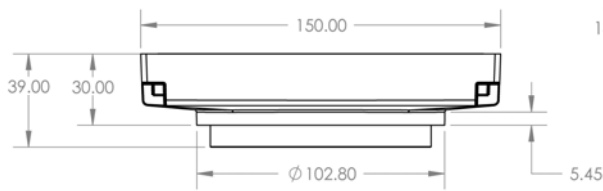

Project Name		

Description : 150x100mm Square Bermuda Flipper Floor Grate  
 Manufacturer/Supplier : Bounty Brassware Australia [www.bountybrassware.com.au](http://www.bountybrassware.com.au)  
 Product Code : FWBERFLIP150100CP  
 Finish : Chrome  
 Material : DR Brass

Attached information:

- Note:
- The installation of this product must be carried out strictly in accordance with the manufacturers / suppliers instructions
  - The Contractor should ensure the dimension specified correspond to the ID Drawing/s.
  - This product image is provided as a guide only and shall not be used to establish true colour representation.

Project Name		

**Note:**

- The installation of this product must be carried out strictly in accordance with the manufacturers / suppliers instructions
- The Contractor should ensure the dimension specified correspond to the ID Drawing/s.
- This product image is provided as a guide only and shall not be used to establish true colour representation.