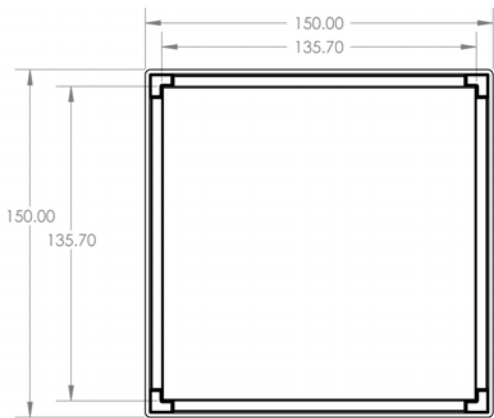

Project Name		

Note:

- The installation of this product must be carried out strictly in accordance with the manufacturers / suppliers instructions
- The Contractor should ensure the dimension specified correspond to the ID Drawing/s.
- This product image is provided as a guide only and shall not be used to establish true colour representation.