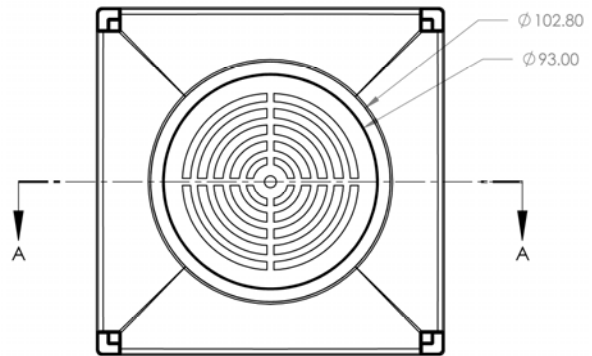

Project Name		

Note:

- The installation of this product must be carried out strictly in accordance with the manufacturers / suppliers instructions
- The Contractor should ensure the dimension specified correspond to the ID Drawing/s.
- This product image is provided as a guide only and shall not be used to establish true colour representation.