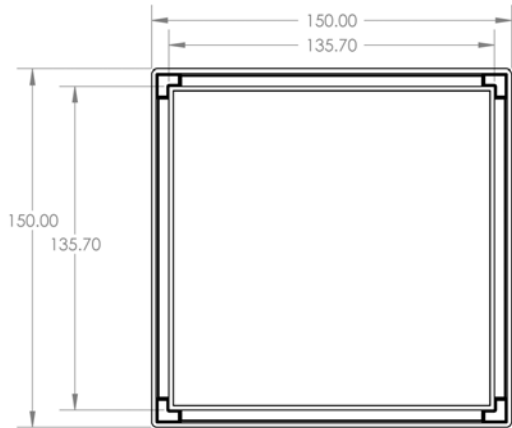

Project Name		

Note:

- The installation of this product must be carried out strictly in accordance with the manufacturers / suppliers instructions
- The Contractor should ensure the dimension specified correspond to the ID Drawing/s.
- This product image is provided as a guide only and shall not be used to establish true colour representation.