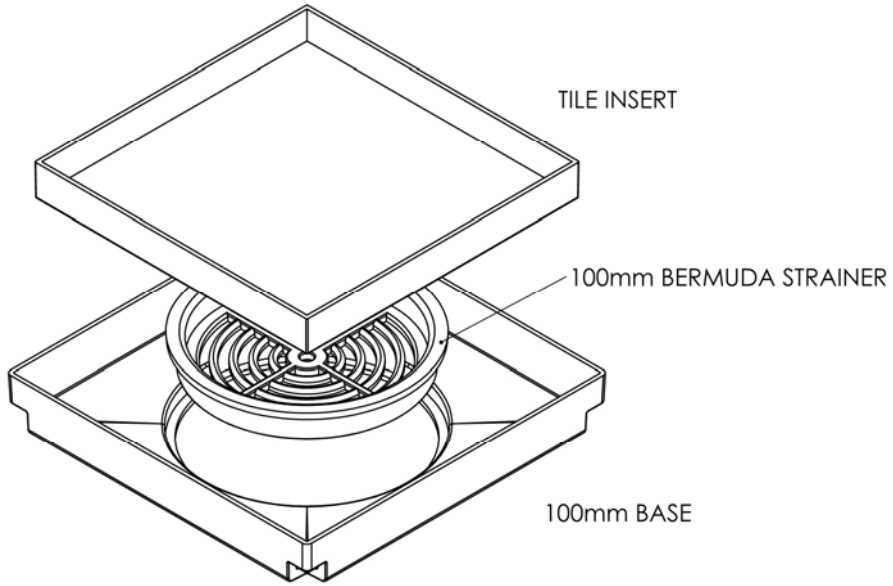

Project Name		

Description : 150x100mm Square Bermuda Flipper Floor Grate  
 Manufacturer/Supplier : Bounty Brassware Australia [www.bountybrassware.com.au](http://www.bountybrassware.com.au)  
 Product Code : FWBERFLIP150100CP  
 Finish : Chrome  
 Material : DR Brass

Attached information:

- Note:
- The installation of this product must be carried out strictly in accordance with the manufacturers / suppliers instructions
  - The Contractor should ensure the dimension specified correspond to the ID Drawing/s.
  - This product image is provided as a guide only and shall not be used to establish true colour representation.

Project Name		

**Note:**

- The installation of this product must be carried out strictly in accordance with the manufacturers / suppliers instructions
- The Contractor should ensure the dimension specified correspond to the ID Drawing/s.
- This product image is provided as a guide only and shall not be used to establish true colour representation.