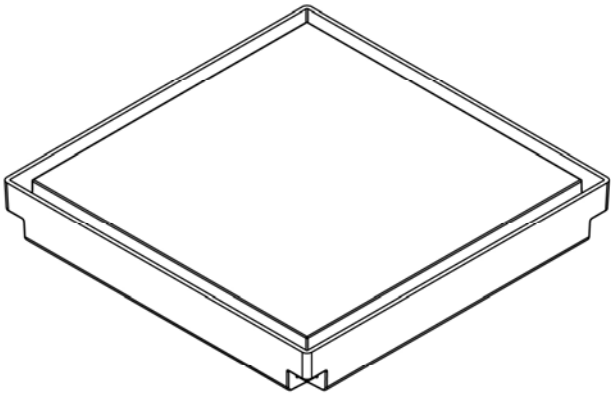

Project Name		

Note:

- The installation of this product must be carried out strictly in accordance with the manufacturers / suppliers instructions
- The Contractor should ensure the dimension specified correspond to the ID Drawing/s.
- This product image is provided as a guide only and shall not be used to establish true colour representation.