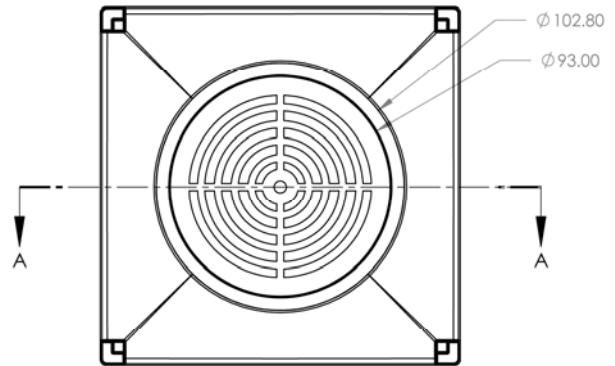

Project Name		

Note:

- The installation of this product must be carried out strictly in accordance with the manufacturers / suppliers instructions
- The Contractor should ensure the dimension specified correspond to the ID Drawing/s.
- This product image is provided as a guide only and shall not be used to establish true colour representation.