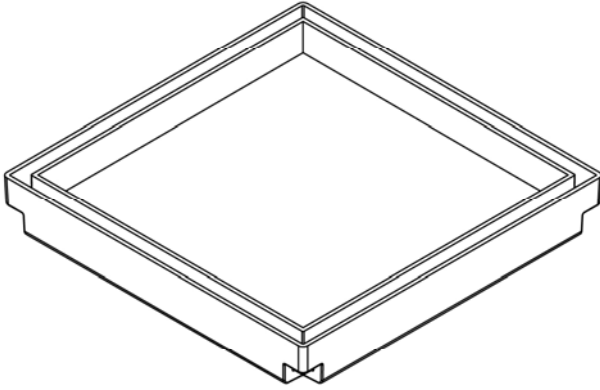

Project Name		

Note:

- The installation of this product must be carried out strictly in accordance with the manufacturers / suppliers instructions
- The Contractor should ensure the dimension specified correspond to the ID Drawing/s.
- This product image is provided as a guide only and shall not be used to establish true colour representation.