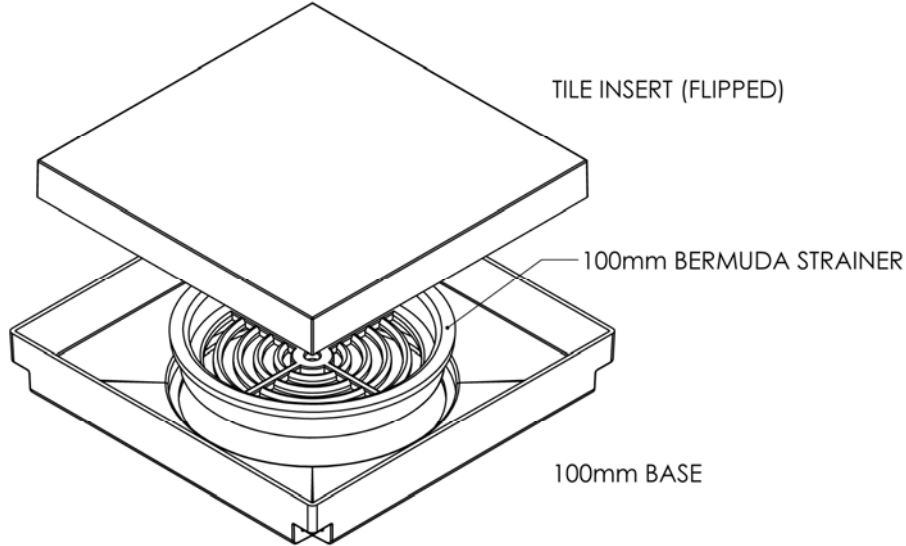

Project Name		

Description : 150x100mm Square Bermuda Flipper Floor Grate  
 Manufacturer/Supplier : Bounty Brassware Australia [www.bountybrassware.com.au](http://www.bountybrassware.com.au)  
 Product Code : FWBERFLIP150100CP  
 Finish : Chrome  
 Material : DR Brass

Attached information:

- Note:
- The installation of this product must be carried out strictly in accordance with the manufacturers / suppliers instructions
  - The Contractor should ensure the dimension specified correspond to the ID Drawing/s.
  - This product image is provided as a guide only and shall not be used to establish true colour representation.

Project Name		

**Note:**

- The installation of this product must be carried out strictly in accordance with the manufacturers / suppliers instructions
- The Contractor should ensure the dimension specified correspond to the ID Drawing/s.
- This product image is provided as a guide only and shall not be used to establish true colour representation.